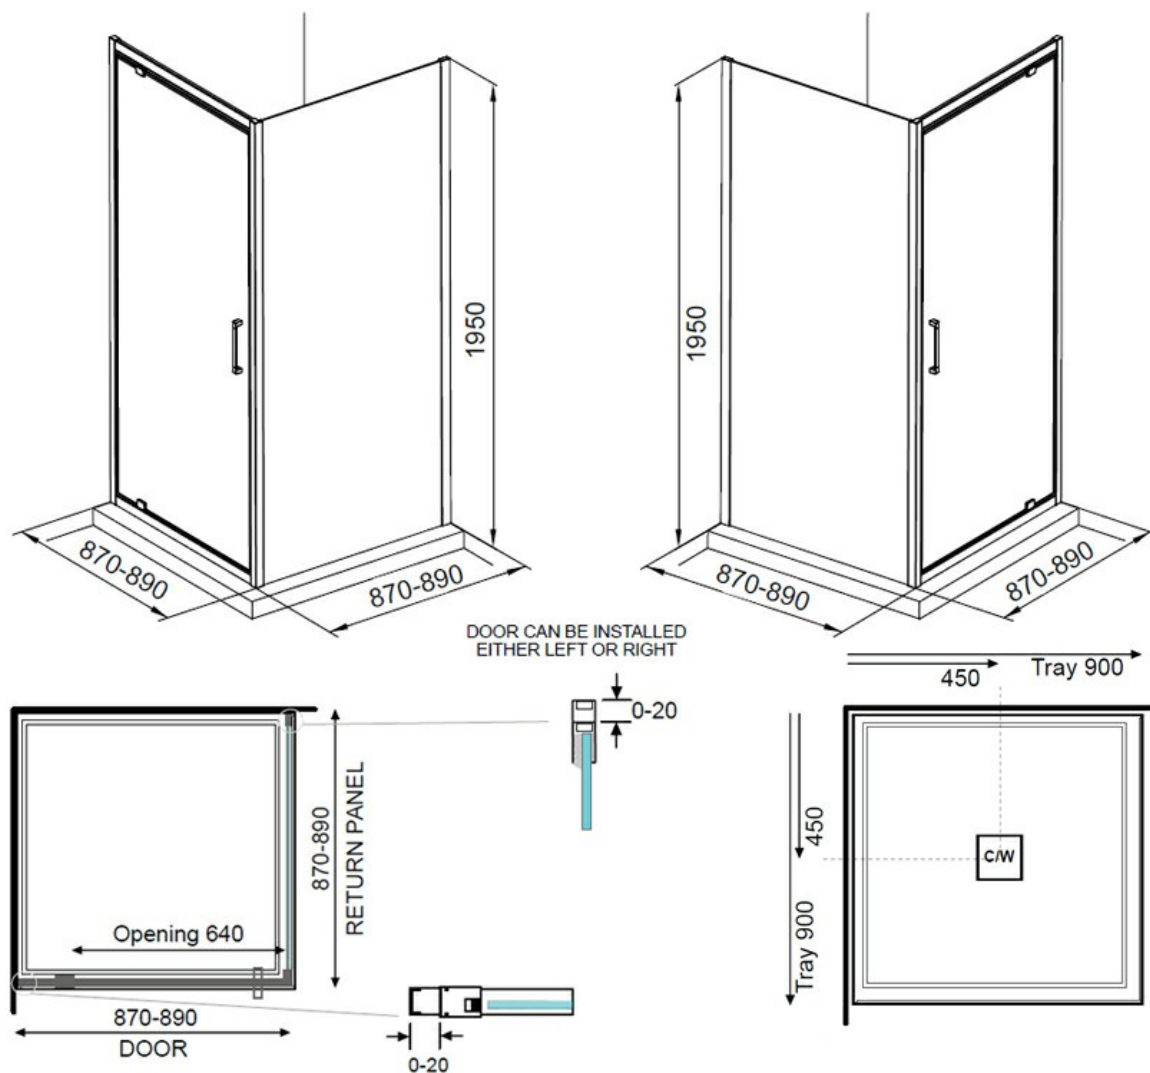

ELEMENTI TILED SHOWER SQUARE 900x900 - CENTRE

WASTE

11641.xx

ELEMENTI

Residential/Light Commercial Use

Suitable for Residential/Light Commercial Use (Kitchens, Bathrooms and Laundries in Hotels, Motels and Retirement Villages).

1

Guarantee

1 Year Guarantee on shower enclosure seals and drip strips

10

Guarantee

10 Year Guarantee* Terms & Conditions apply

Rear Upstand

40mm rear upstand and interlocking side channels ensure water stays within the tray.

Safety Lip

A 5mm Safety Lip on the front edge of the tray, creates more surface to silicone preventing leakage from under the door or extrusion.

Nano Technology

NANO glass (ClearShield) has been specially developed by Ritec using advanced NANO technology creating a non stick surface. This award winning technology makes glass easier to clean and resists staining and discolouration.

Weight Tested to 200kg

The Verona range of Shower Enclosures offers a wide variety of quality enclosures backed up with a number of great features. High quality components and materials are combined with superior craftsmanship to produce cutting edge designs that are not only beautiful but built to last.