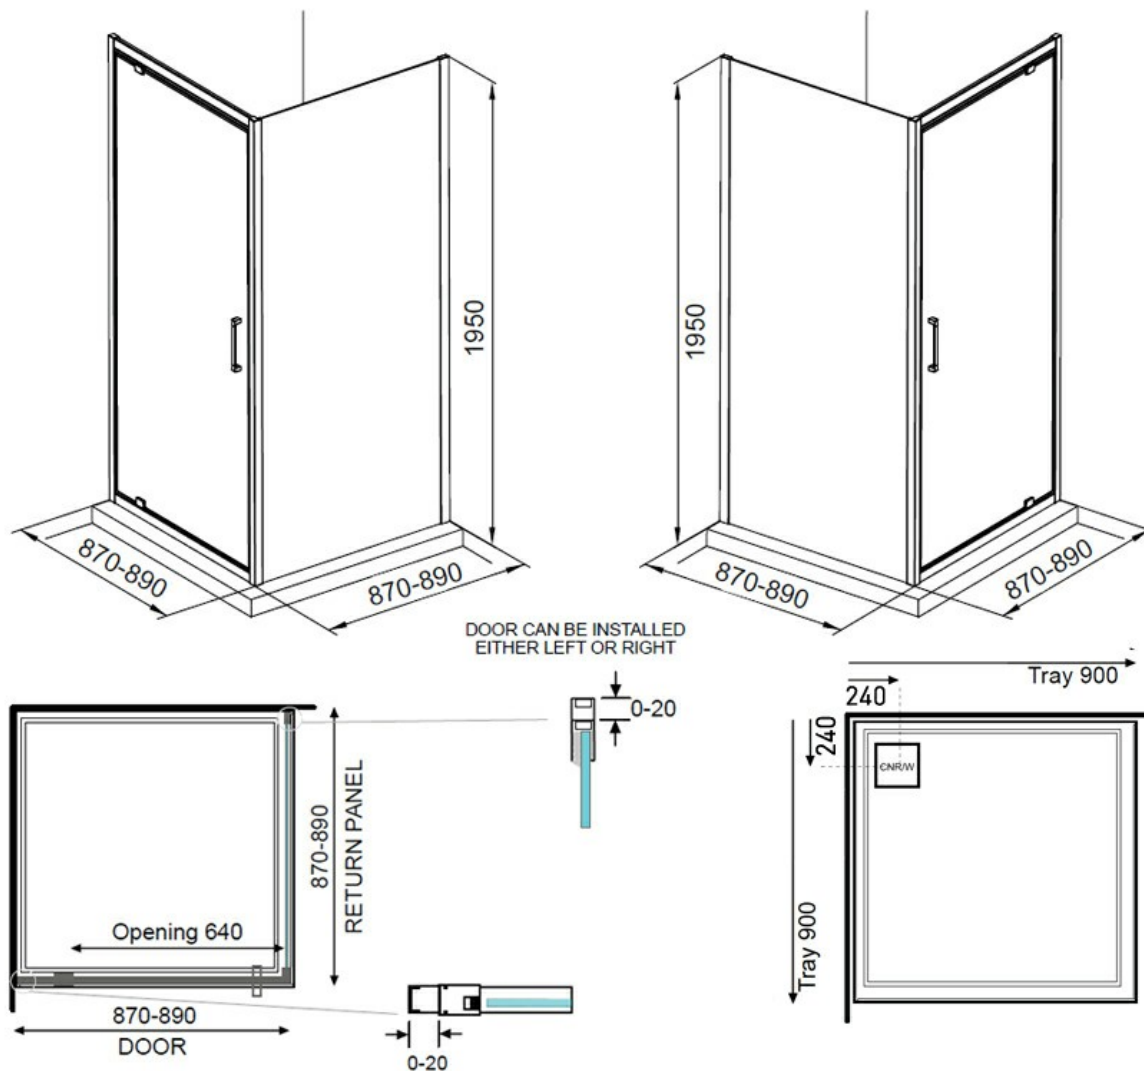

ELEMENTI TILED SHOWER SQUARE 900x900 - CORNER WASTE

11638.xx

ELEMENTI

Residential/Light Commercial Use

Suitable for Residential/Light Commercial Use (Kitchens, Bathrooms and Laundries in Hotels, Motels and Retirement Villages).

1

Guarantee

1 Year Guarantee on shower enclosure seals and drip strips

10

Guarantee

10 Year Guarantee* Terms & Conditions apply

Rear Upstand

40mm rear upstand and interlocking side channels ensure water stays within the tray.

Safety Lip

A 5mm Safety Lip on the front edge of the tray, creates more surface to silicone preventing leakage from under the door or extrusion.

Nano Technology

NANO glass (ClearShield) has been specially developed by Ritec using advanced NANO technology creating a non stick surface. This award winning technology makes glass easier to clean and resists staining and discolouration.

Weight Tested to 200kg

The Elementi Tiled range of Shower Enclosures offers a wide variety of quality enclosures backed up with a number of great features. High quality components and materials are combined with superior craftsmanship to produce cutting edge designs that are not only beautiful but built to last.