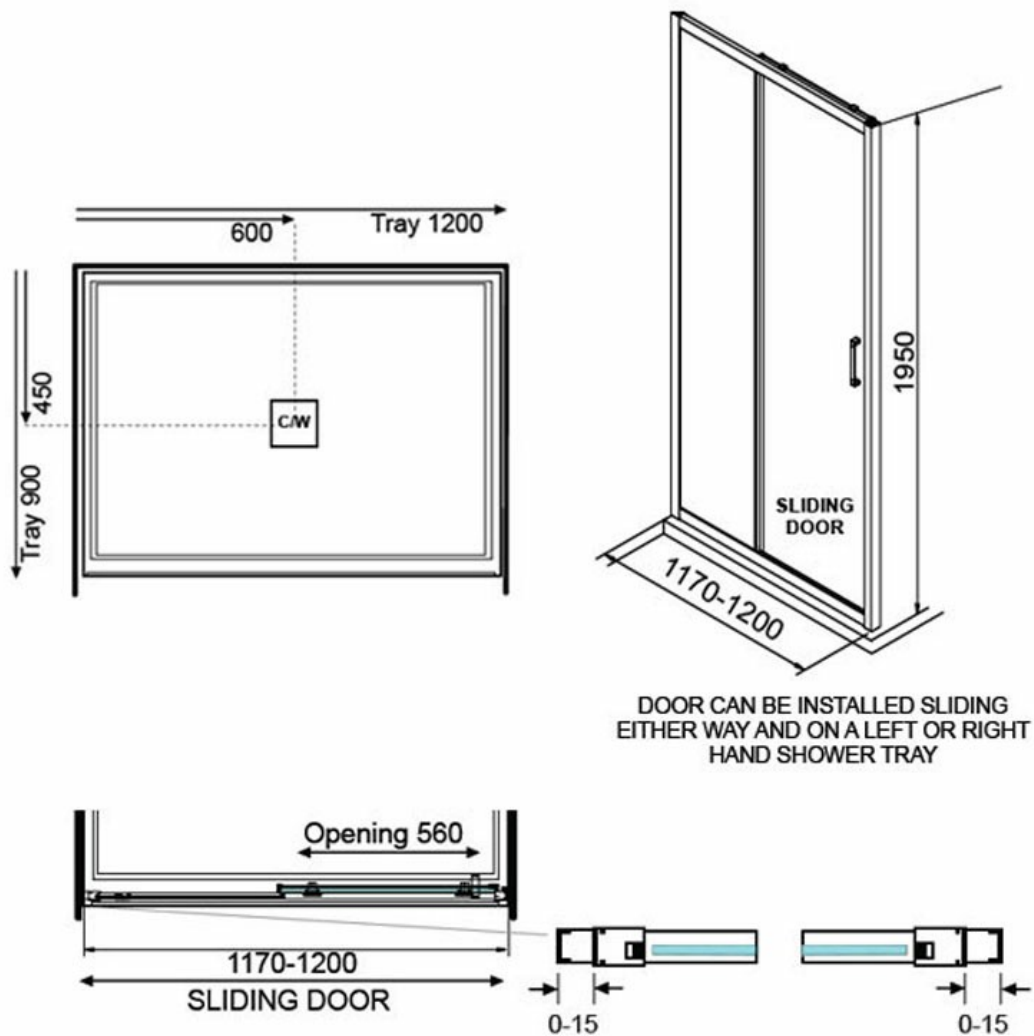

ELEMENTI TILED SHOWER 1200 X 900 - CENTRE WASTE

11691.xx

ELEMENTi

Residential/Light Commercial Use

Suitable for Residential/Light Commercial Use (Kitchens, Bathrooms and Laundries in Hotels, Motels and Retirement Villages).

1

Guarantee

1 Year Guarantee on shower enclosure seals and drip strips

10

Guarantee

10 Year Guarantee* Terms & Conditions apply

Rear Upstand

40mm rear upstand and interlocking side channels ensure water stays within the tray.

Safety Lip

A 5mm Safety Lip on the front edge of the tray, creates more surface to silicone preventing leakage from under the door or extrusion.

Nano Technology

NANO glass (ClearShield) has been specially developed by Ritec using advanced NANO technology creating a non stick surface. This award winning technology makes glass easier to clean and resists staining and discolouration.

AS NZS 2208

Safety Glass tested to AS NZS 2208 standard.

Easy Clean

Easy Clean Design. Removable rollers and door seals also allow for easy cleaning.

Weight Tested

Weight Tested to 200kg

The Elementi Tiled range of Shower Enclosures offers a wide variety of quality enclosures backed up with a number of great features. High quality components and materials are combined with superior craftsmanship to produce cutting edge designs that are not only beautiful but built to last.