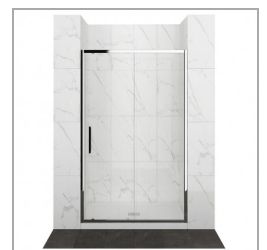

ELEMENTI TILED SHOWER 1200 X 900 - CENTRE WASTE

11691.xx

ELEMENTi

Residential/Light Commercial Use

Suitable for Residential/Light Commercial Use (Kitchens, Bathrooms and Laundries in Hotels, Motels and Retirement Villages).

1

Guarantee

1 Year Guarantee on shower enclosure seals and drip strips

10

Guarantee

10 Year Guarantee* Terms & Conditions apply

Rear Upstand

40mm rear upstand and interlocking side channels ensure water stays within the tray.

Safety Lip

A 5mm Safety Lip on the front edge of the tray, creates more surface to silicone preventing leakage from under the door or extrusion.

Nano Technology

NANO glass (ClearShield) has been specially developed by Ritec using advanced NANO technology creating a non stick surface. This award winning technology makes glass easier to clean and resists staining and discolouration.

AS NZS 2208

Safety Glass tested to AS NZS 2208 standard.

Easy Clean

Easy Clean Design. Removable rollers and door seals also allow for easy cleaning.

Weight Tested

Weight Tested to 200kg

The Elementi Tiled range of Shower Enclosures offers a wide variety of quality enclosures backed up with a number of great features. High quality components and materials are combined with superior craftsmanship to produce cutting edge designs that are not only beautiful but built to last.