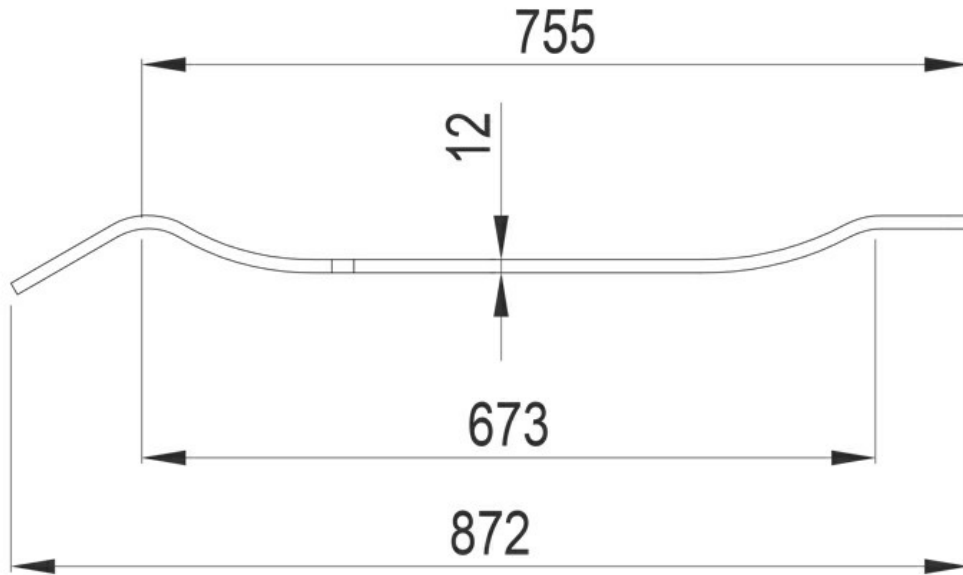

ELEMENTI BATH RACK 872(L) X 200(W) X 73(H) TAVOLO WHITE
84897.11

ELEMENTI

PLAN VIEW

Tavolo Material

This product is made from Tavolo which is a 100% acrylic premium solid surface material known for its exceptional performance and modern appearance. The non-porous and hygienic properties make it easy to maintain and clean.