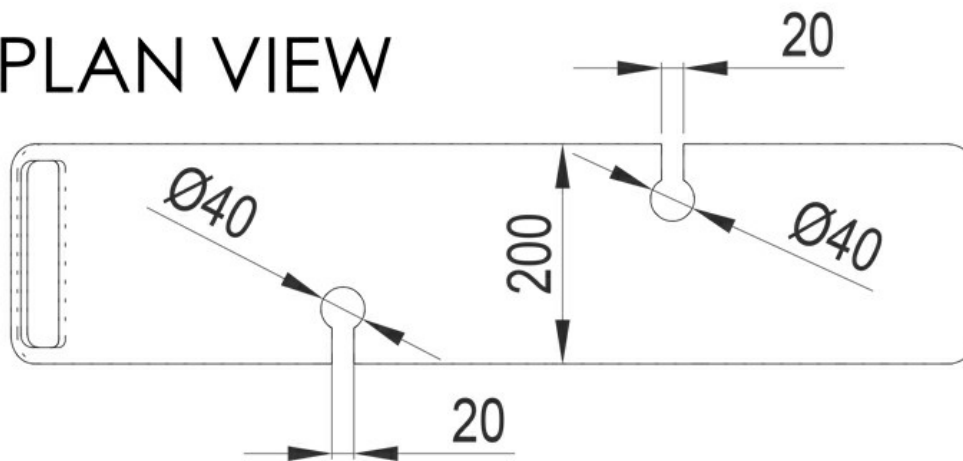

ELEMENTI BATH RACK 872(L) X 200(W) X 73(H) TAVOLO WHITE
84897.11

ELEMENTI

PLAN VIEW

Tavolo Material

This product is made from Tavolo which is a 100% acrylic premium solid surface material known for its exceptional performance and modern appearance. The non-porous and hygienic properties make it easy to maintain and clean.