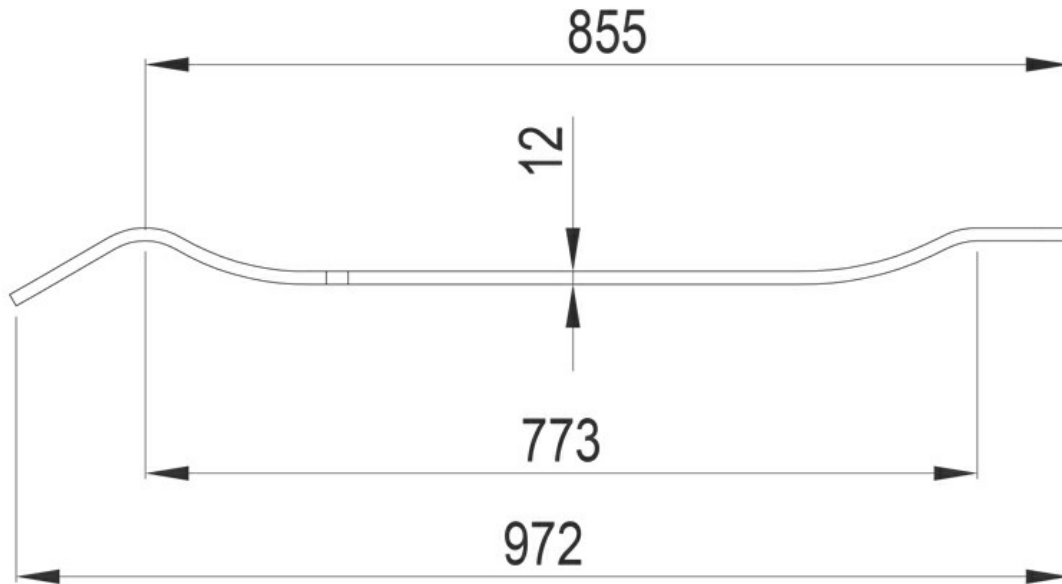

ELEMENTI BATH RACK 972(L) X 200(W) X 73(H) TAVOLO WHITE

84895.11

ELEMENTI

PLAN VIEW

Tavolo Material

This product is made from Tavolo which is a 100% acrylic premium solid surface material known for its exceptional performance and modern appearance. The non-porous and hygienic properties make it easy to maintain and clean.