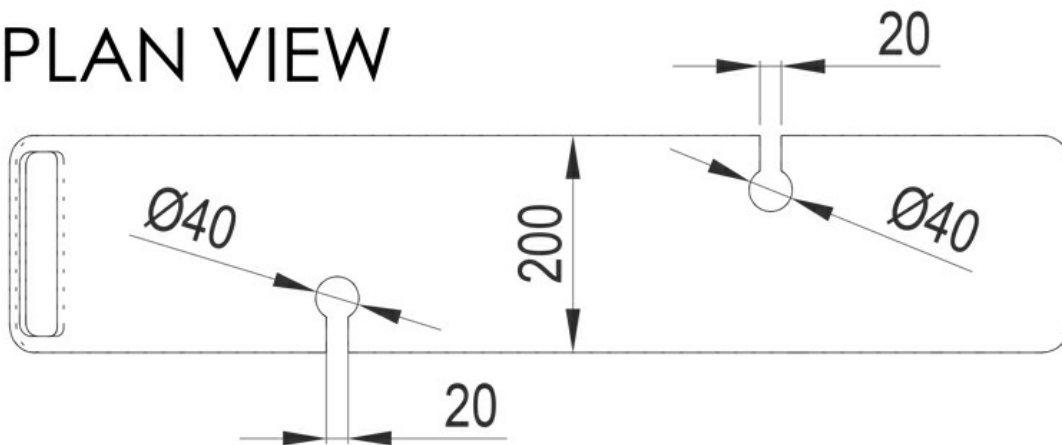

ELEMENTI BATH RACK 972(L) X 200(W) X 73(H) TAVOLO WHITE

84895.11

ELEMENTI

PLAN VIEW

Tavolo Material

This product is made from Tavolo which is a 100% acrylic premium solid surface material known for its exceptional performance and modern appearance. The non-porous and hygienic properties make it easy to maintain and clean.