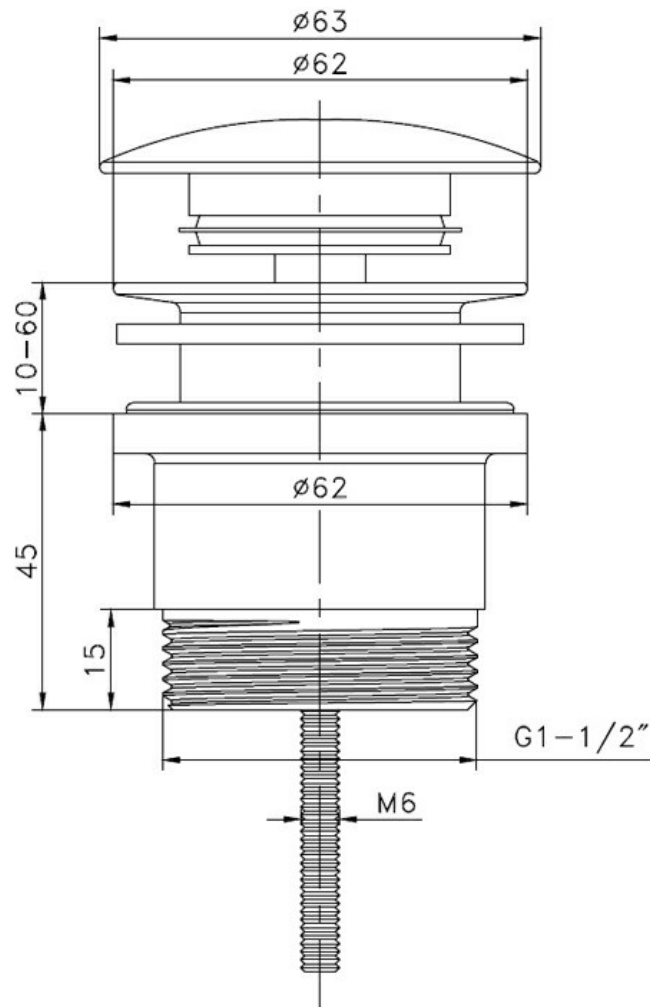

BATH CLICKER WASTE TOP FIX 40MM

ELEMENTI

Residential/Light
Commercial Use

Suitable for Residential/Light Commercial Use (Kitchens,
Bathrooms and Laundries in Hotels, Motels and
Retirement Villages).

1

Guarantee

1 Year Guarantee

The Top Fix baths waste enables easy installation by allowing the installer to secure the waste to the bath from above, rather than underneath the bath.