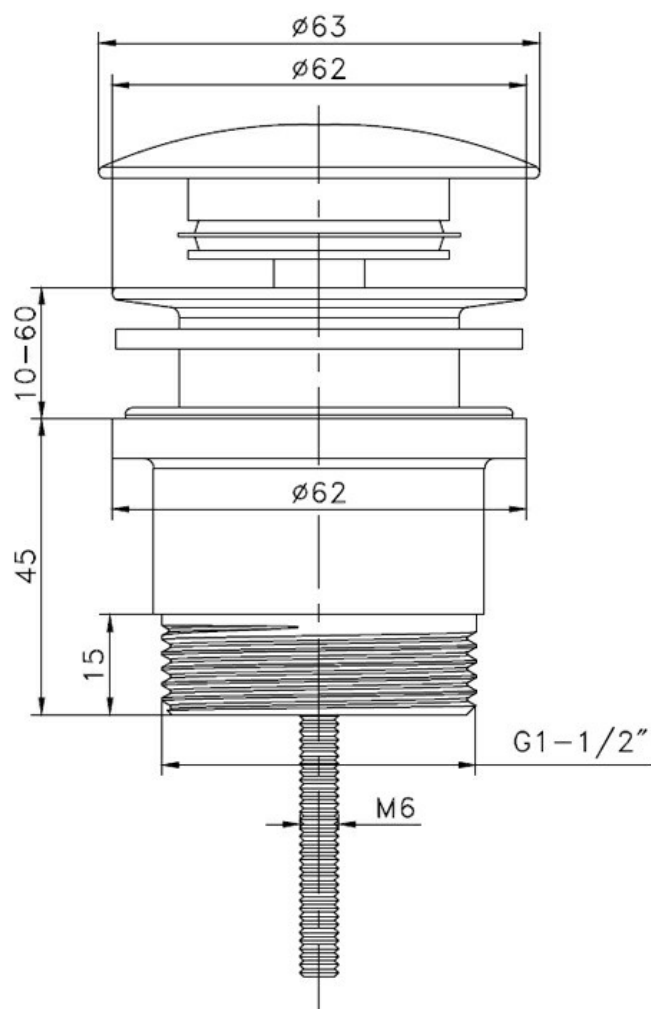

BATH CLICKER WASTE TOP FIX 40MM

ELEMENTI

Residential/Light
Commercial Use

Suitable for Residential/Light Commercial Use (Kitchens,
Bathrooms and Laundries in Hotels, Motels and
Retirement Villages).

1

Guarantee

1 Year Guarantee

The Top Fix baths waste enables easy installation by allowing the installer to secure the waste to the bath from above, rather than underneath the bath.