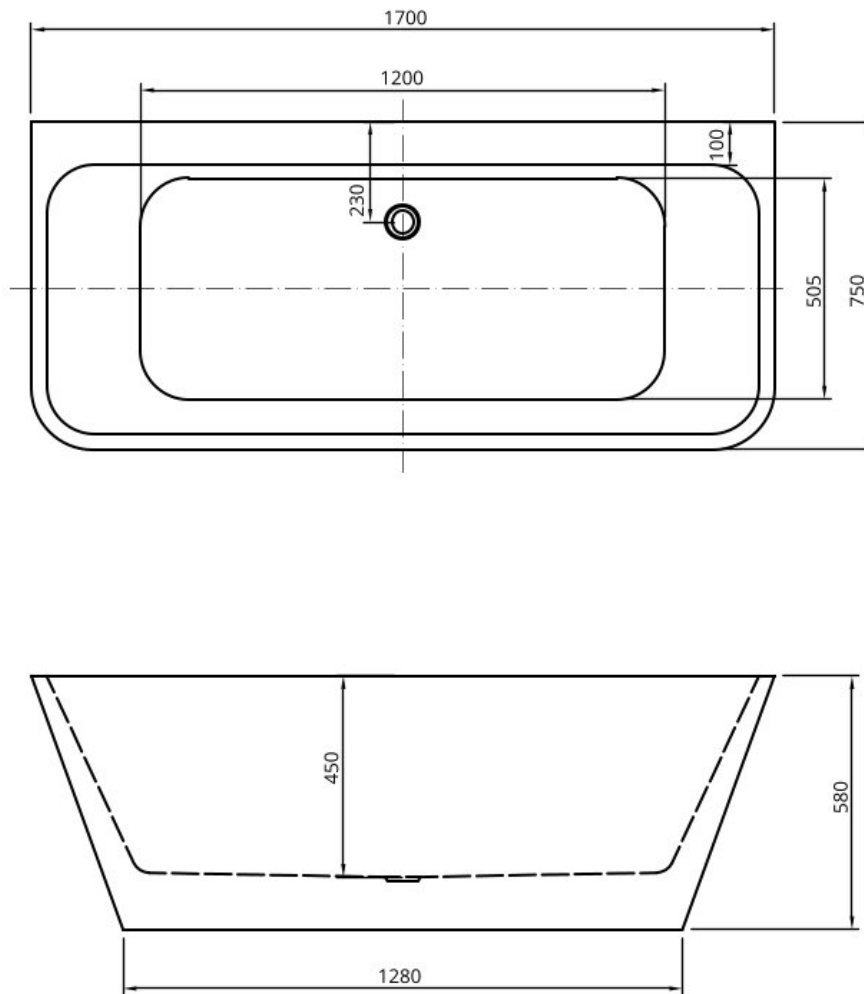

DISENO ACRYLIC BACK TO WALL BATH 1700 X 750 X 580  
WHITE

ELEMENTI

5

Guarantee

5 Year Guarantee

Adjustable Feet

Easily adjustable levelling feet

Capacity

260 Litres

Weight

48KG

Weight Tested

Weight Tested to  
350kg

The latest edition to the Elementi range is a elegant, stylish yet functional freestanding bath. The highest quality materials were sourced, creating a striking finish with ultra thin rims. It is designed to fit up against the wall with a square look and sloped ends making it the hottest modern sophisticated design statement.