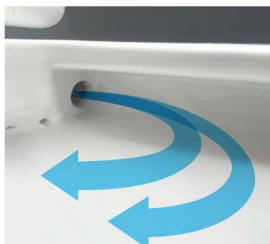

FEATURES

Rim Jet Flushing System

Overheight Toilet Suite

Soft Close Quick Release Seat

Ultra Glaze Finish

5

Five Year Guarantee

RIM JET SUPERIOR FLUSHING

The innovative design of the Elementi FUORI toilet projects a jet of water rather than the traditional flushing mechanism where water pours down the rim. Through the powerful delivery of water maximum cleaning of the inner bowl is achieved.