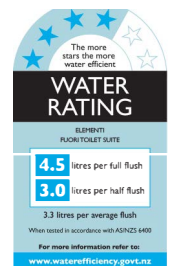

ELEMENTI

Elementi is Robertson Bathware's own unique brand. Born from decades of experience, and inspired by the latest international design trends, Elementi is a synthesis of innovation and style.

robertson®
BATHWARE

ROBERTSON.CO.NZ