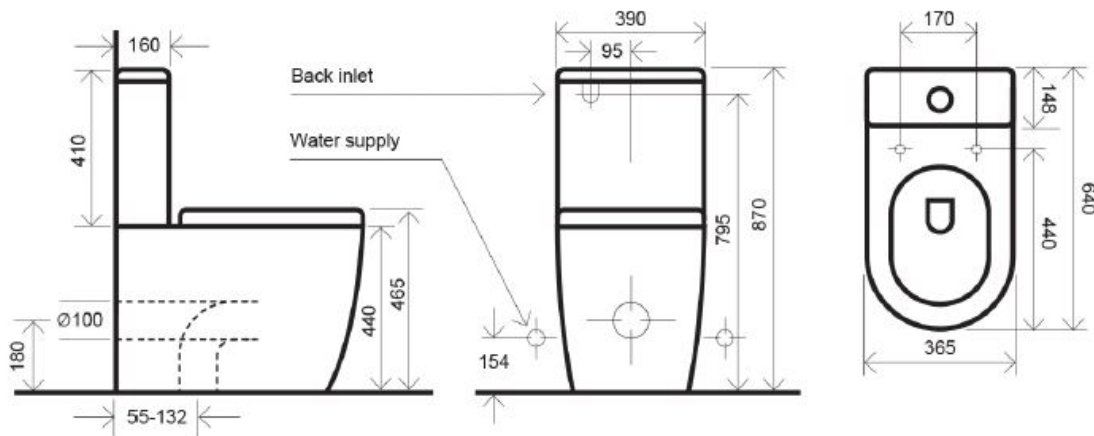

FUORI

FUORI OVERHEIGHT RIMLESS BTW CC TOILET SUITE

SET OUTS:
S PAN: 55-132MM
P PAN: 180MM
WELS 4 STAR
CODE: FUORIOHBTW

NOTE: A 178-233mm set out can be achieved if using a 12607.00 PVC bend (not supplied)