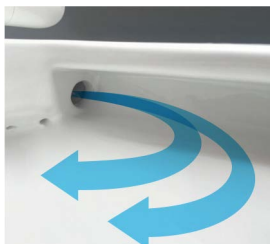

Rim Jet Flushing System

Overheight Toilet Suite

Soft Close Quick Release Seat

Ultra Glaze Finish

Five Year Guarantee

RIM JET SUPERIOR FLUSHING

The innovative design of the Elementi FUORI toilet projects a jet of water rather than the traditional flushing mechanism where water pours down the rim. Through the powerful delivery of water maximum cleaning of the inner bowl is achieved.