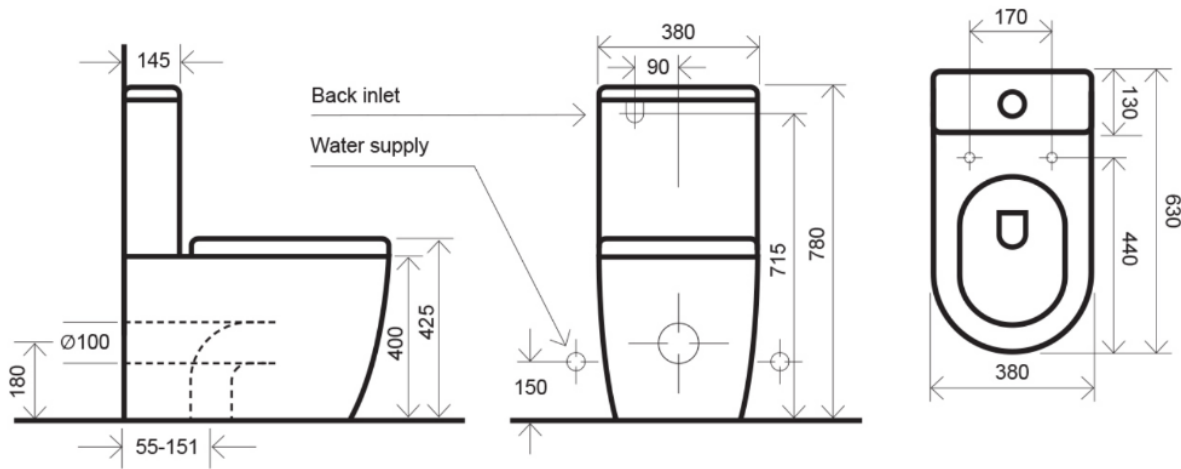

FUORI

FUORI RIMLESS BTW CC TOILET SUITE

SET OUTS:
 S PAN: 55-151MM
 P PAN: 180MM
 WELS 4 STAR
 CODE: FUORIBTW

NOTE: A 166-238mm set out can be achieved if using a 12607.00 PVC bend (not supplied)

FEATURES