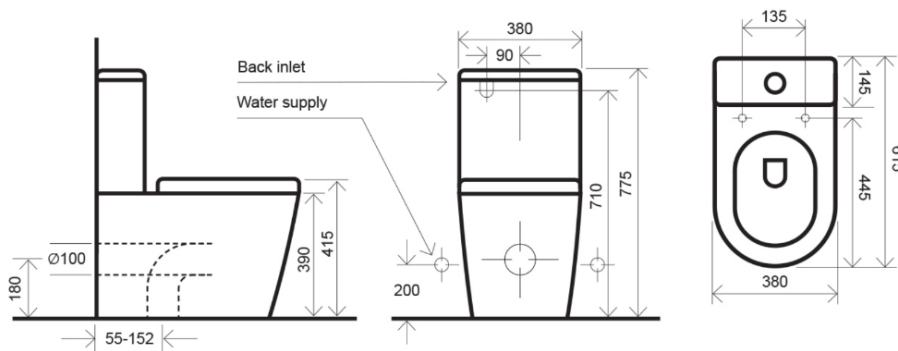

ION

ION RIMLESS BTW CC TOILET SUITE

SET OUTS:

S PAN: 55-152MM

P PAN: 180MM

WELS 4 STAR

CODE: IONBTW

NOTE: A 173-224 mm set out can be achieved if using a 14714.00 PVC bend (not supplied)