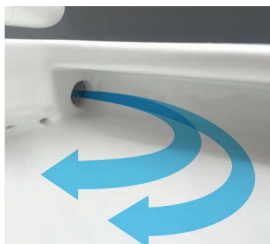

ION

ION RIMLESS BTW CC TOILET SUITE

SET OUTS:

S PAN: 55-152MM

P PAN: 180MM

WELS 4 STAR

CODE: IONBTW

NOTE: A 173-224 mm set out can be achieved if using a 14714.00 PVC bend (not supplied)

FEATURES

Rim Jet
Flushing System

Soft Close Quick
Release Seat

Ultra Glaze
Finish

Five Year
Guarantee

RIM JET SUPERIOR FLUSHING

The innovative design of the Elementi ION toilet projects a jet of water rather than the traditional flushing mechanism where water pours down the rim. Through the powerful delivery of water maximum cleaning of the inner bowl is achieved.