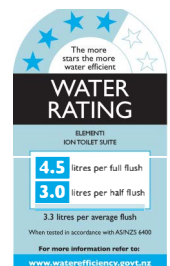

ELEMENTIⁱ

Elementi is Robertson Bathware's own unique brand. Born from decades of experience, and inspired by the latest international design trends, Elementi is a synthesis of innovation and style.

robertson®
BATHWARE

ROBERTSON.CO.NZ