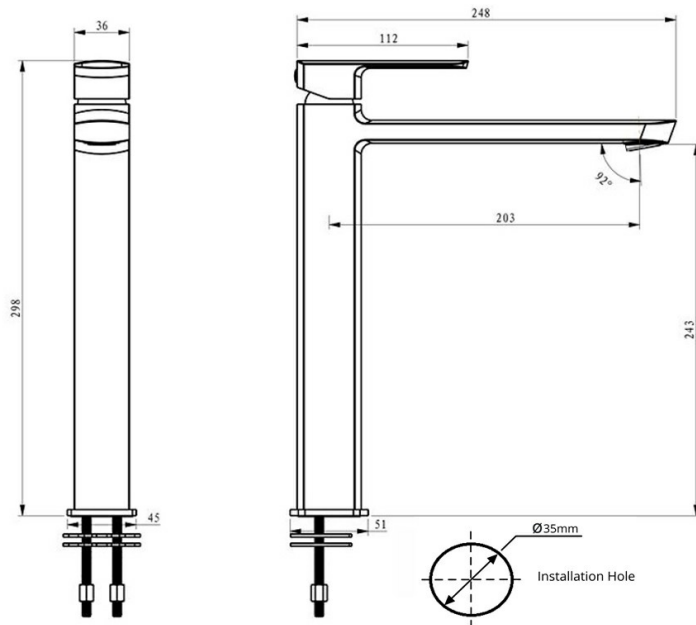

## ION EXTENDED HEIGHT BASIN MIXER

44252.xx

ELEMENTI

	Guarantee	10 Year Guarantee
	Guarantee	5 Year Guarantee on coloured finish
	4 Star WELS rating	More than 6.0 but not more than 7.5 litres per minute. Mains Pressure
	5 Star WELS rating	More than 4.5 but not more than 6 litres per minute. Low/ Unequal Pressure
	Mains Pressure	Suitable for Mains Pressure.
	Multi Pressure	Suitable for Multi Pressure.
	Flawless Finish	Advanced plating provides a durable surface with a long lasting finish
	Effortless Control	Advanced cartridge technology provides a wide operating angle and smooth operation
	Smooth Flow	Aerator reduces scaling while delivering a smooth even flow
	Chrome Plate	A base of copper is first applied followed by a layer of nickel and then finally a hard gloss coating of chromium to achieve a shiny hard wearing finish.
	Electroplated: Gun Metal	Electrical current is used to dissolve components into Lacquer that then adhere to the surface.
	Electroplated: Black	Electrical current is used to dissolve components into Lacquer that then adhere to the surface.
	Electroplated: Brushed Nickel	Electrical current is used to dissolve components into Lacquer that then adhere to the surface.

With flat profiling of the lever and spout combined with sleek lines and stylishly good looks, the new ION tapware collection from Elementi is a superior product in both looks (available in 5 finishes) and performance.