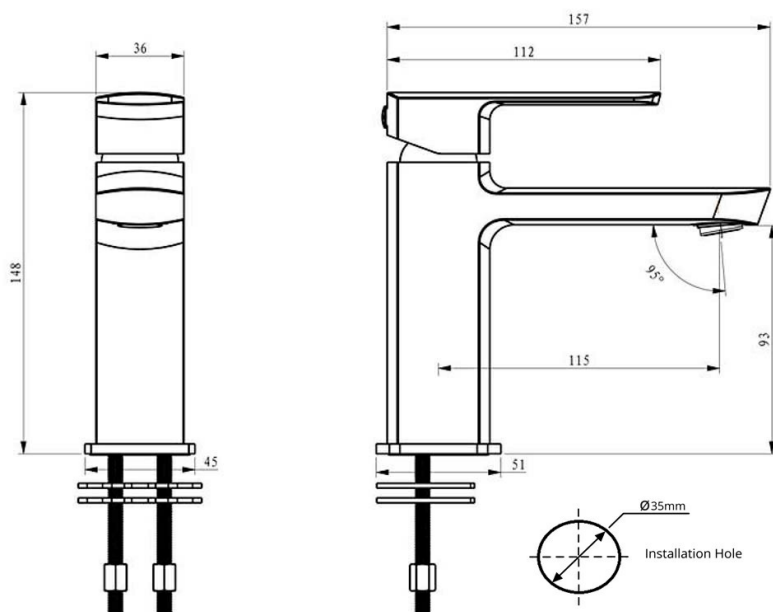

ION BASIN MIXER

44251.xx

ELEMENTI

Residential/Light Commercial Use

Suitable for Residential/Light Commercial Use (Kitchens, Bathrooms and Laundries in Hotels, Motels and Retirement Villages).

Guarantee

5 Year Guarantee on coloured finish

Guarantee

10 Year Guarantee

4 Star WELS rating

More than 6.0 but not more than 7.5 litres per minute. Mains Pressure

5 Star WELS rating

More than 4.5 but not more than 6 litres per minute. Low/Unequal pressure

Mains Pressure

Suitable for Mains Pressure.

Multi Pressure

Suitable for Multi Pressure.

Flawless Finish

Advanced plating provides a durable surface with a long lasting finish

Effortless Control

Advanced cartridge technology provides a wide operating angle and smooth operation

Smooth Flow

Aerator reduces scaling while delivering a smooth even flow

Indicators

Includes standard and coloured indicators.

Chrome Plate

A base of copper is first applied followed by a layer of nickel and then finally a hard gloss coating of chromium to achieve a shiny hard wearing finish.

Electroplated: Gun Metal

Electrical current is used to dissolve components into Lacquer that then adhere to the surface.

Electroplated: Black

Electrical current is used to dissolve components into Lacquer that then adhere to the surface.

Electroplated: Brushed Nickel

Electrical current is used to dissolve components into Lacquer that then adhere to the surface.

With flat profiling of the lever and spout combined with sleek lines and stylishly good looks, the new ION tapware collection from Elementi is a superior product in both looks (available in 5 finishes) and performance.