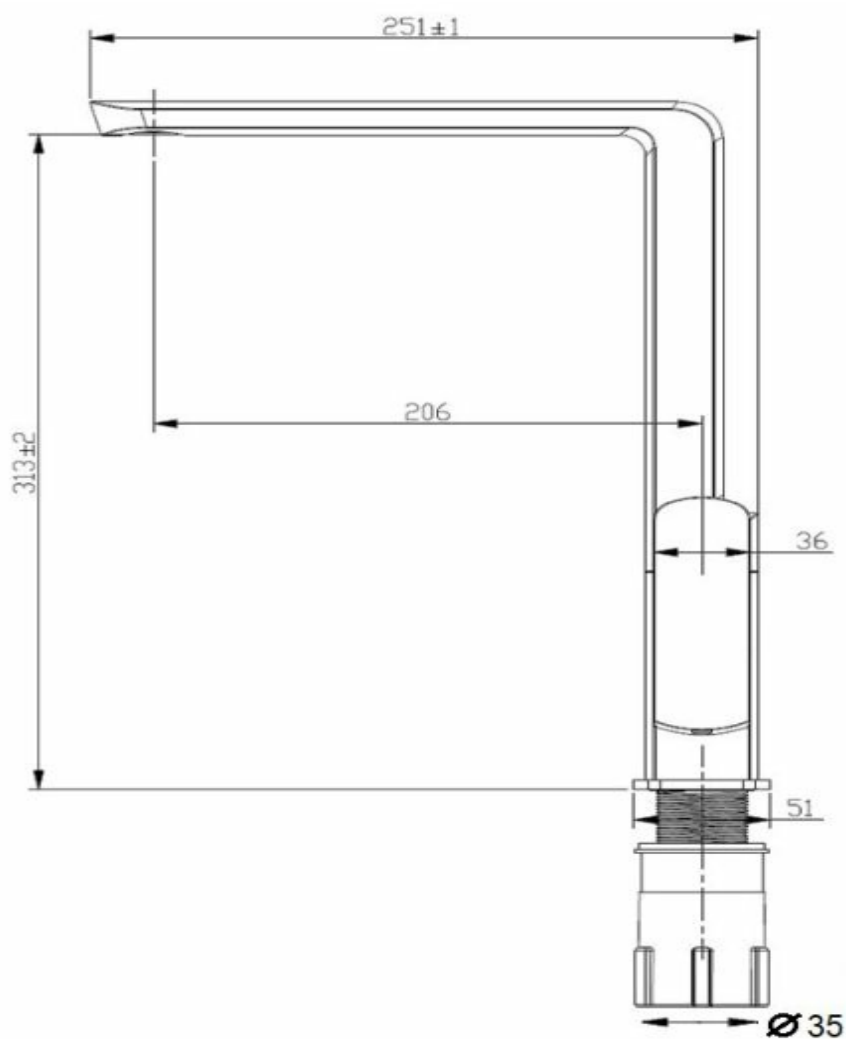

ION KITCHEN MIXER

ELEMENTI