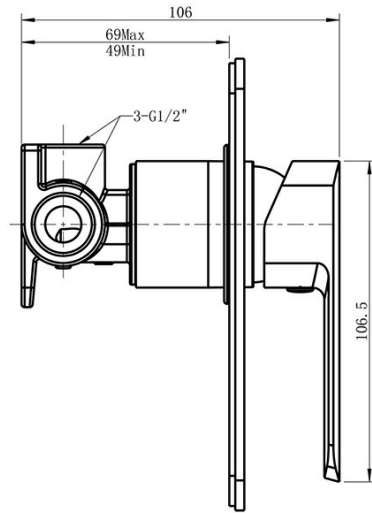

ION MAINS PRESSURE SHOWER MIXER

44275.xx

ELEMENTI

Residential/Light Commercial Use

Suitable for Residential/Light Commercial Use (Kitchens, Bathrooms and Laundries in Hotels, Motels and Retirement Villages).

Guarantee

5 Year Guarantee on Non-Chrome Finishes

Guarantee

10 Year Guarantee

Mains Pressure

Suitable for Mains Pressure.

Flawless Finish

Advanced plating provides a durable surface with a long lasting finish

Effortless Control

Advanced cartridge technology provides a wide operating angle and smooth operation

With flat profiling of the lever combined with sleek lines and stylishly good looks, the new ION tapware collection from Elementi is a superior product in both looks (available in 5 finishes) and performance.