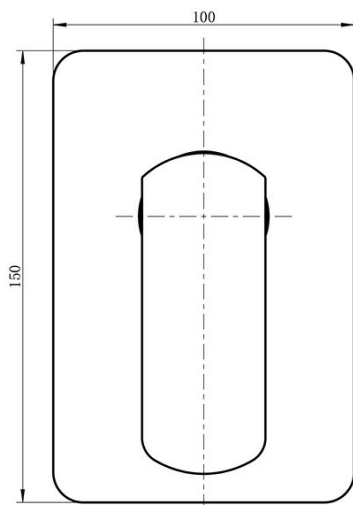

ION MAINS PRESSURE SHOWER MIXER

44275.xx

ELEMENTI

Residential/Light Commercial Use

Suitable for Residential/Light Commercial Use (Kitchens, Bathrooms and Laundries in Hotels, Motels and Retirement Villages).

Guarantee

5 Year Guarantee on Non-Chrome Finishes

Guarantee

10 Year Guarantee

Mains Pressure

Suitable for Mains Pressure.

Flawless Finish

Advanced plating provides a durable surface with a long lasting finish

Effortless Control

Advanced cartridge technology provides a wide operating angle and smooth operation

With flat profiling of the lever combined with sleek lines and stylishly good looks, the new ION tapware collection from Elementi is a superior product in both looks (available in 5 finishes) and performance.