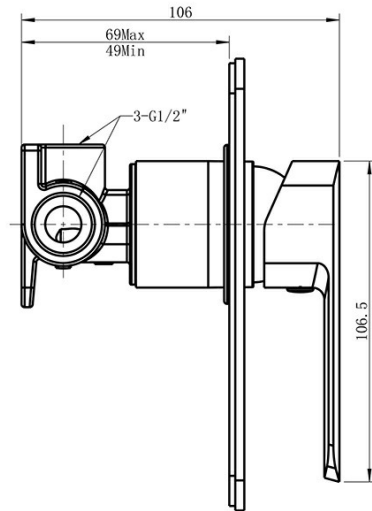

ION MAINS PRESSURE SHOWER MIXER

44275.xx

ELEMENTI

Residential/Light Commercial Use

Suitable for Residential/Light Commercial Use (Kitchens, Bathrooms and Laundries in Hotels, Motels and Retirement Villages).

Guarantee

5 Year Guarantee on Non-Chrome Finishes

Guarantee

10 Year Guarantee

Mains Pressure

Suitable for Mains Pressure.

Flawless Finish

Advanced plating provides a durable surface with a long lasting finish

Effortless Control

Advanced cartridge technology provides a wide operating angle and smooth operation

With flat profiling of the lever combined with sleek lines and stylishly good looks, the new ION tapware collection from Elementi is a superior product in both looks (available in 5 finishes) and performance.