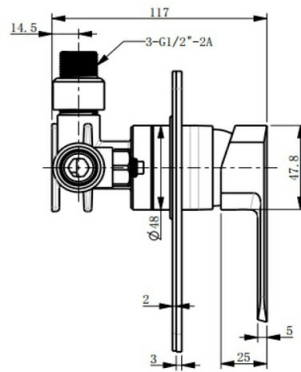

ION SHOWER MIXER

44270.xx

ELEMENTI

10

Guarantee

10 Year Guarantee

5

Guarantee

5 Year Guarantee on coloured finish

Multi Pressure

Suitable for Multi Pressure.

Flawless Finish

Advanced plating provides a durable surface with a long lasting finish

Effortless Control

Advanced cartridge technology provides a wide operating angle and smooth operation

Indicators

Includes standard and coloured indicators.

Chrome Plate

A base of copper is first applied followed by a layer of nickel and then finally a hard gloss coating of chromium to achieve a shiny hard wearing finish.

Electroplated: Gun Metal

Electrical current is used to dissolve components into Lacquer that then adhere to the surface.

Electroplated: Black

Electrical current is used to dissolve components into Lacquer that then adhere to the surface.

Electroplated: Brushed Nickel

Electrical current is used to dissolve components into Lacquer that then adhere to the surface.

With flat profiling of the lever combined with sleek lines and stylishly good looks, the new ION tapware collection from Elementi is a superior product in both looks (available in 5 finishes) and performance.