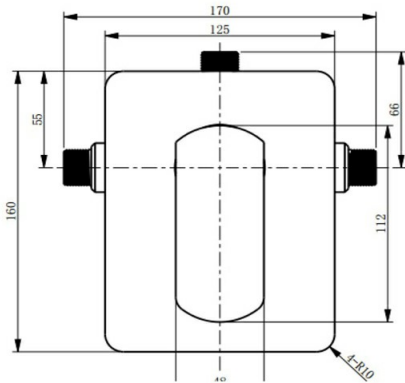

ION SHOWER MIXER

44270.xx

ELEMENTI

10

Guarantee

10 Year Guarantee

5

Guarantee

5 Year Guarantee on coloured finish

Multi Pressure

Suitable for Multi Pressure.

Flawless Finish

Advanced plating provides a durable surface with a long lasting finish

Effortless Control

Advanced cartridge technology provides a wide operating angle and smooth operation

Indicators

Includes standard and coloured indicators.

Chrome Plate

A base of copper is first applied followed by a layer of nickel and then finally a hard gloss coating of chromium to achieve a shiny hard wearing finish.

Electroplated: Gun Metal

Electrical current is used to dissolve components into Lacquer that then adhere to the surface.

Electroplated: Black

Electrical current is used to dissolve components into Lacquer that then adhere to the surface.

Electroplated: Brushed Nickel

Electrical current is used to dissolve components into Lacquer that then adhere to the surface.

With flat profiling of the lever combined with sleek lines and stylishly good looks, the new ION tapware collection from Elementi is a superior product in both looks (available in 5 finishes) and performance.