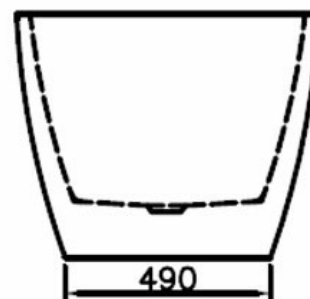

MARZO FREESTANDING BATH 1500 X 720 X 580MM WHITE

ELEMENTI

	Guarantee	5 Year Guarantee
	Capacity	220 Litres
	Du Pont	Raw materials imported from Dupont USA.
	Weight	35KG
	Adjustable Feet	Adjustable levelling feet for ease of installation