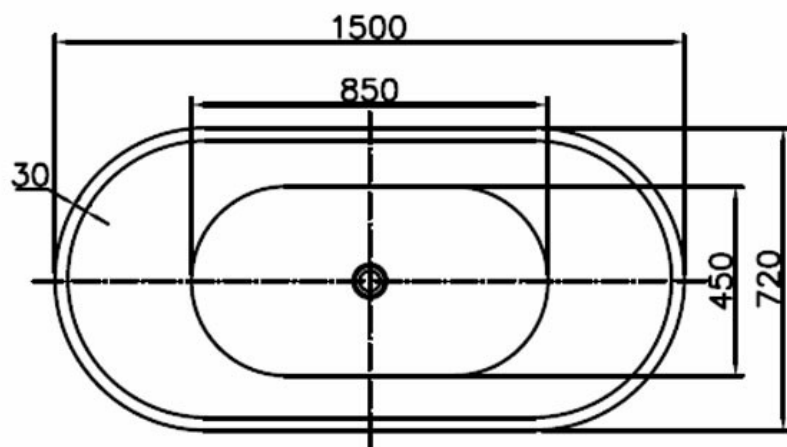

MARZO FREESTANDING BATH 1500 X 720 X 580MM WHITE

ELEMENTI

	Guarantee	5 Year Guarantee
	Capacity	220 Litres
	Du Pont	Raw materials imported from Dupont USA.
	Weight	35KG
	Adjustable Feet	Adjustable levelling feet for ease of installation

With an effortlessly sleek design, smooth clean lines and gently angled profiles, the Marzo freestanding bath is the ultimate in contemporary style and design.