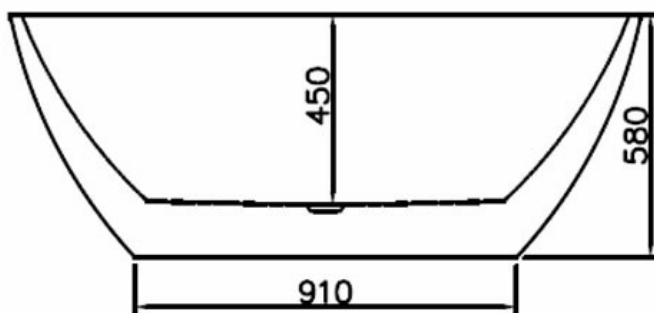

MARZO FREESTANDING BATH 1500 X 720 X 580MM WHITE

ELEMENTI

	Guarantee	5 Year Guarantee
	Capacity	220 Litres
	Du Pont	Raw materials imported from Dupont USA.
	Weight	35KG
	Adjustable Feet	Adjustable levelling feet for ease of installation

With an effortlessly sleek design, smooth clean lines and gently angled profiles, the Marzo freestanding bath is the ultimate in contemporary style and design.