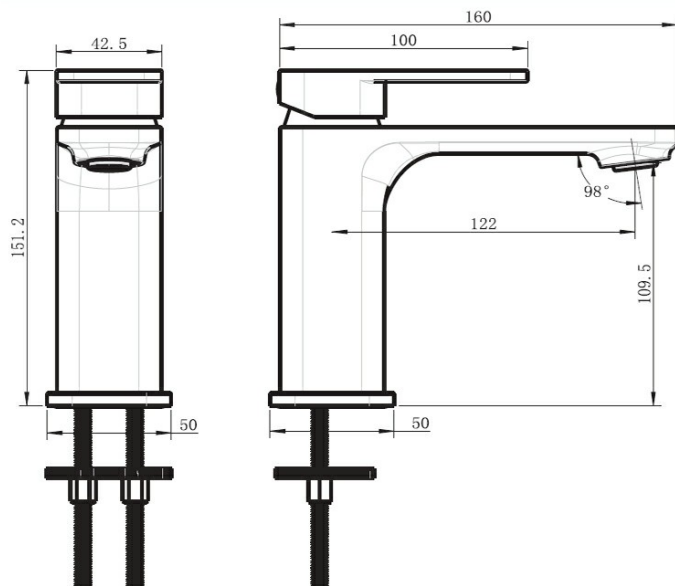

NEO BASIN MIXER

44231.xx

ELEMENTI

Residential/Light Commercial Use

Suitable for Residential/Light Commercial Use (Kitchens, Bathrooms and Laundries in Hotels, Motels and Retirement Villages).

Guarantee

5 Year Guarantee on coloured finish

Guarantee

10 Year Guarantee

3 Star WELS rating

8 litres per minute. Low/Unequal pressure.

5 Star WELS rating

6 litres per minute. Mains Pressure.

Mains Pressure

Suitable for Mains Pressure.

Multi Pressure

Suitable for Multi Pressure.

Flawless Finish

Advanced plating provides a durable surface with a long lasting finish

Effortless Control

Advanced cartridge technology provides a wide operating angle and smooth operation

Smooth Flow

Aerator reduces scaling while delivering a smooth even flow

Chrome Plate

A base of copper is first applied followed by a layer of nickel and then finally a hard gloss coating of chromium to achieve a shiny hard wearing finish.

Electroplated: Gun Metal

Electrical current is used to dissolve components into Lacquer that then adhere to the surface.

Electroplated: Black

Electrical current is used to dissolve components into Lacquer that then adhere to the surface.

Crisp clean lines coupled with gentle refined curves offering a geometric design without the harsh edges.