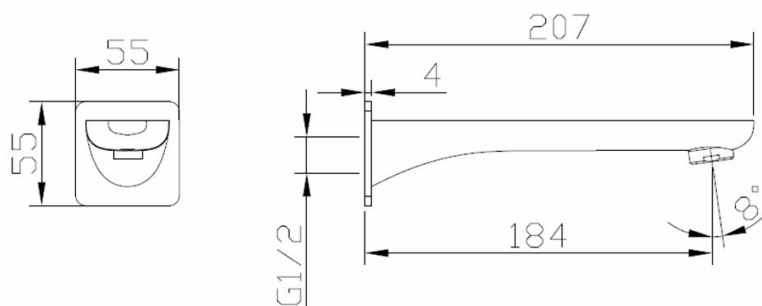

NEO BATH SPOUT

44237.xx

ELEMENTI

Note: Female Thread

	Residential/Light Commercial Use	Suitable for Residential/Light Commercial Use (Kitchens, Bathrooms and Laundries in Hotels, Motels and Retirement Villages).
	Guarantee	5 Year Guarantee on coloured finish
	Guarantee	10 Year Guarantee
	Mains Pressure	Suitable for Mains Pressure.
	Multi Pressure	Suitable for Multi Pressure.
	Flawless Finish	Advanced plating provides a durable surface with a long lasting finish
	Effortless Control	Advanced cartridge technology provides a wide operating angle and smooth operation
	Chrome Plate	A base of copper is first applied followed by a layer of nickel and then finally a hard gloss coating of chromium to achieve a shiny hard wearing finish.
	Electroplated: Gun Metal	Electrical current is used to dissolve components into Lacquer that then adhere to the surface.
	Electroplated: Black	Electrical current is used to dissolve components into Lacquer that then adhere to the surface.

Crisp clean lines coupled with gentle refined curves offering a geometric design without the harsh edges.