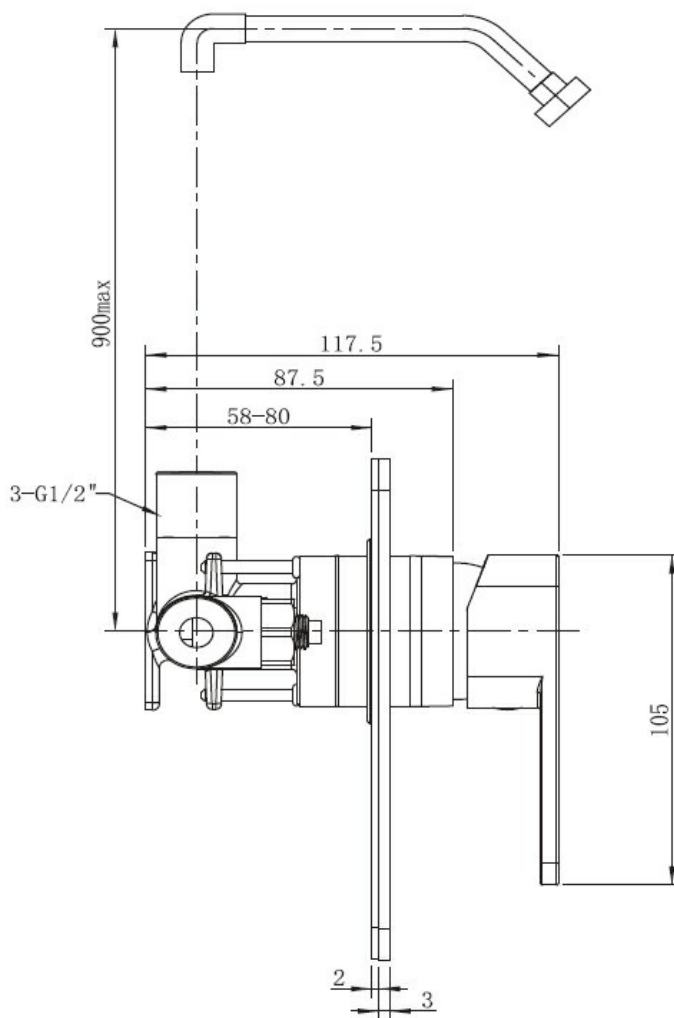

## NEO SHOWER MIXER

44239.xx

ELEMENTI

	Residential/Light Commercial Use	Suitable for Residential/Light Commercial Use (Kitchens, Bathrooms and Laundries in Hotels, Motels and Retirement Villages).
	Guarantee	5 Year Guarantee on coloured finish
	Guarantee	10 Year Guarantee
	Mains Pressure	Suitable for Mains Pressure.
	Multi Pressure	Suitable for Multi Pressure.
	Flawless Finish	Advanced plating provides a durable surface with a long lasting finish
	Effortless Control	Advanced cartridge technology provides a wide operating angle and smooth operation
	Chrome Plate	A base of copper is first applied followed by a layer of nickel and then finally a hard gloss coating of chromium to achieve a shiny hard wearing finish.
	Electroplated: Gun Metal	Electrical current is used to dissolve components into Lacquer that then adhere to the surface.
	Electroplated: Black	Electrical current is used to dissolve components into Lacquer that then adhere to the surface.

Crisp clean lines coupled with gentle refined curves offering a geometric design without the harsh edges.