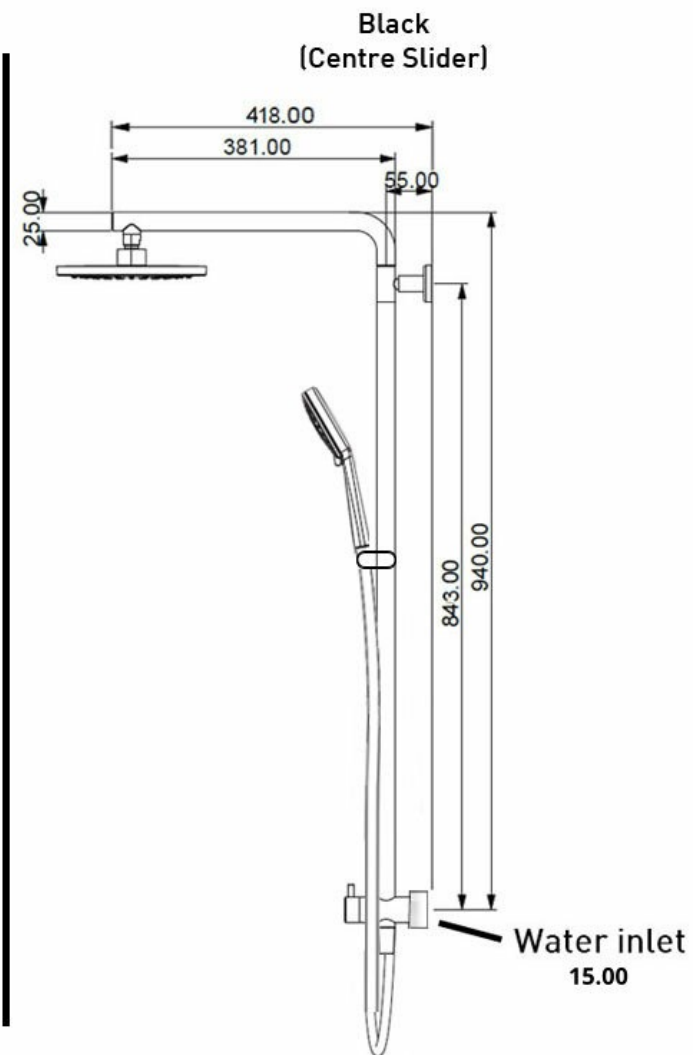

SPLASH 1 COLUMN SHOWER 3FCT

40230.xx

ELEMENTi

2	Guarantee	2 Year Guarantee on non chrome finish
5	Guarantee	5 Year Guarantee
	3 Star WELS rating	8 litres per minute at mains pressure
	Mains Pressure	Suitable for Mains Pressure.
	Ribbed Hose	Flexible Ribbed Hose (Chrome only)
	Aqua Air Technology	Air injected water offers a better showering experience using up to 50% less water. The air and water mix provides superb flow performance that is both soft and invigorating.

Hardened Durable Finish

Black & Brushed Nickel Finishes involve a sprayed on Acrylic coating that is oven dried to produce the hardened durability finished product.

Water Inlet

Bottom Water Inlet

Smooth Hose

Smooth easy-clean hose with water tight seal and anti-twist feature (Brushed Nickel & Black only)

Aquabella Check Valve

All Aquabella hand showers are fitted with a Neoperl Combined Check Valve and Flow Regulator – Neoperl Part Number 31.2015.1 in accordance with the New Zealand Building Code.