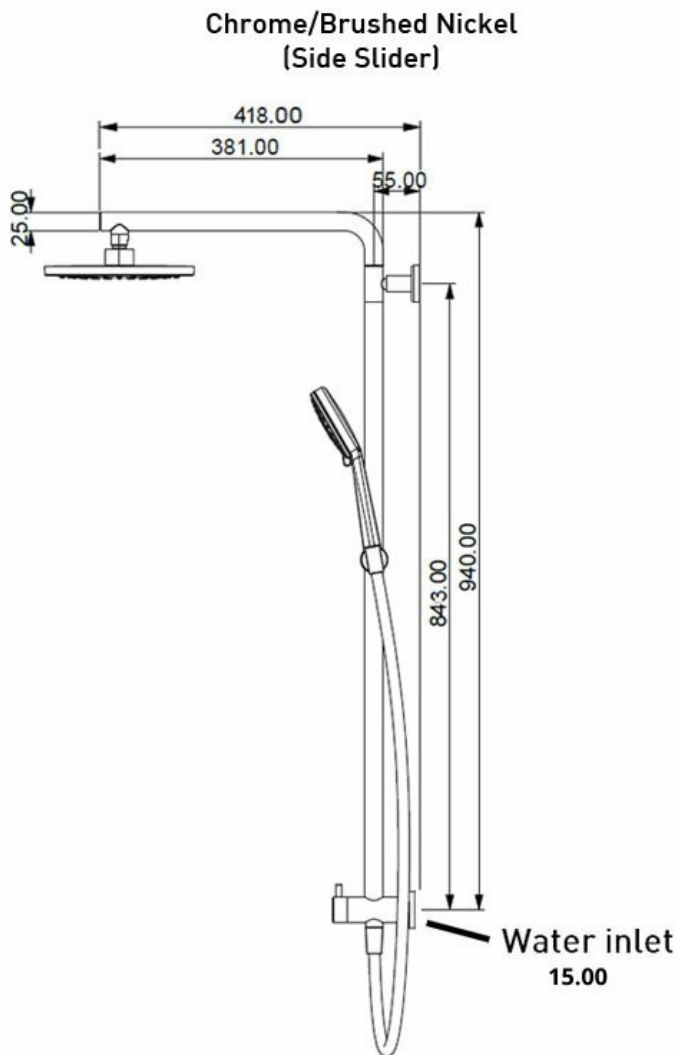

SPLASH 1 COLUMN SHOWER 3FCT

40230.xx

ELEMENTi

2	Guarantee	2 Year Guarantee on non chrome finish
5	Guarantee	5 Year Guarantee
	3 Star WELS rating	8 litres per minute at mains pressure
	Mains Pressure	Suitable for Mains Pressure.
	Ribbed Hose	Flexible Ribbed Hose (Chrome only)
	Aqua Air Technology	Air injected water offers a better showering experience using up to 50% less water. The air and water mix provides superb flow performance that is both soft and invigorating.

Hardened Durable Finish

Black & Brushed Nickel Finishes involve a sprayed on Acrylic coating that is oven dried to produce the hardened durability finished product.

Water Inlet

Bottom Water Inlet

Smooth Hose

Smooth easy-clean hose with water tight seal and anti-twist feature (Brushed Nickel & Black only)

Aquabella Check Valve

All Aquabella hand showers are fitted with a Neoperl Combined Check Valve and Flow Regulator – Neoperl Part Number 31.2015.1 in accordance with the New Zealand Building Code.