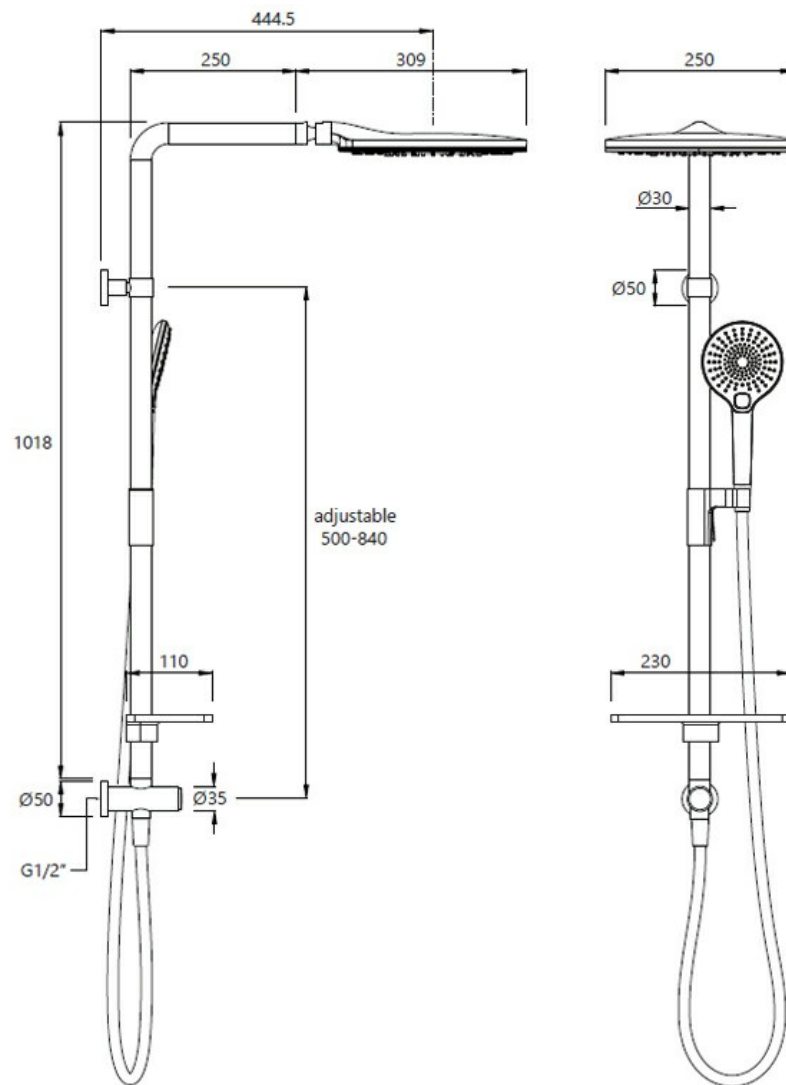

SPLASH LUX COLUMN SHOWER BOTTOM INLET 3 FUNCTION

40371.xx

ELEMENTI

Residential/Light Commercial Use

Suitable for Residential/Light Commercial Use (Kitchens, Bathrooms and Laundries in Hotels, Motels and Retirement Villages).

5 Year Guarantee

2 Star WELS rating

12 litres per minute.

Mains Pressure

Suitable for Mains Pressure.

Storage Shelf

A handy storage shelf features an edge lip for securing items, plus side drainage holes to remove excess water