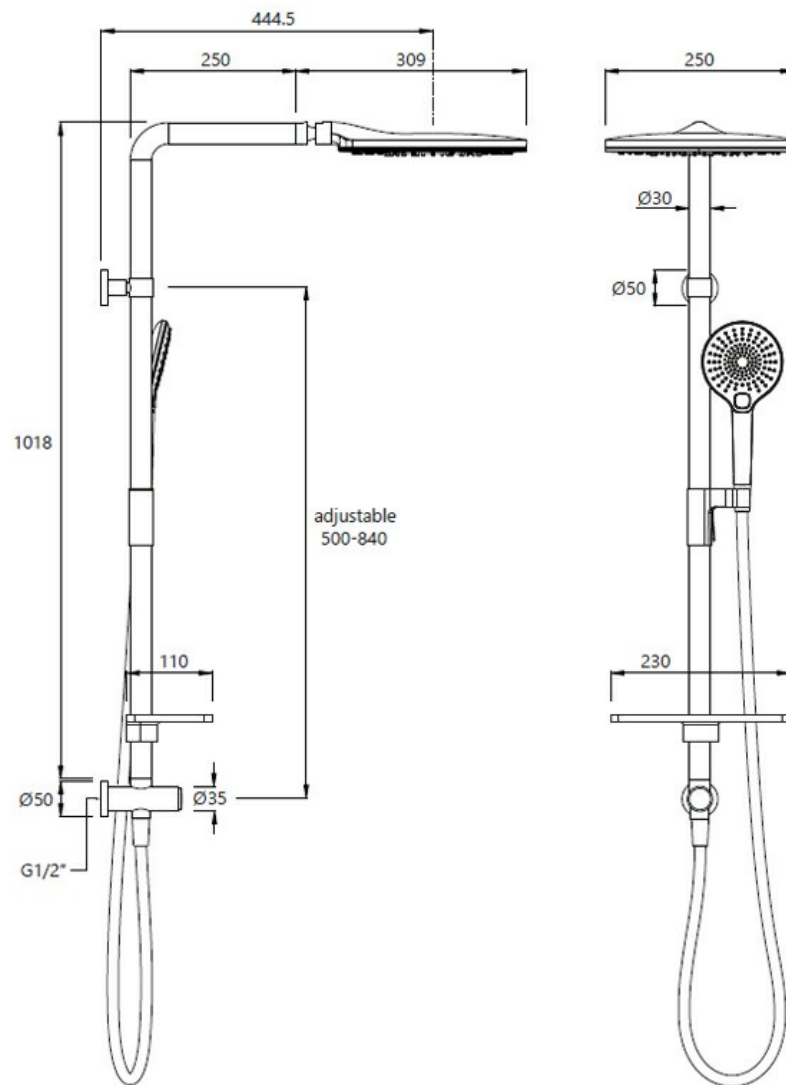

## SPLASH LUX COLUMN SHOWER BOTTOM INLET 3 FUNCTION

40371.xx

ELEMENTI

Residential/Light  
Commercial Use

Suitable for Residential/Light Commercial Use (Kitchens, Bathrooms and Laundries in Hotels, Motels and Retirement Villages).

5 Year Guarantee

2 Star WELS rating

12 litres per minute.

Mains Pressure

Suitable for Mains Pressure.

Storage Shelf

A handy storage shelf features an edge lip for securing items, plus side drainage holes to remove excess water