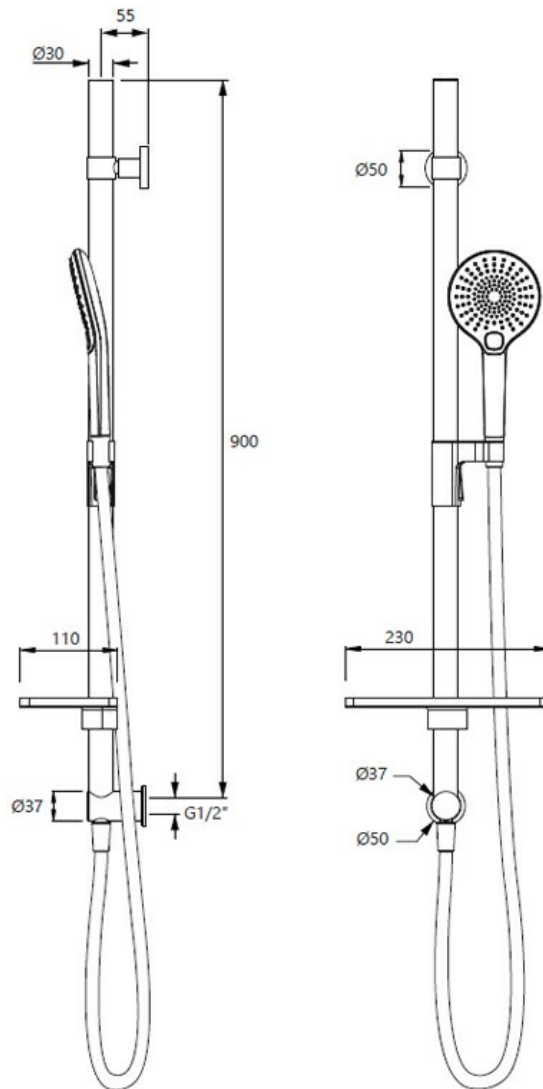

SPLASH LUX SLIDE SHOWER 30MM RAIL

40370.xx

ELEMENTI

Residential/Light Commercial Use

Suitable for Residential/Light Commercial Use (Kitchens, Bathrooms and Laundries in Hotels, Motels and Retirement Villages).

5 Year Guarantee

2 Star WELS rating

12 litres per minute.

Mains Pressure

Suitable for Mains Pressure.

Storage Shelf

A handy storage shelf features an edge lip for securing items, plus side drainage holes to remove excess water