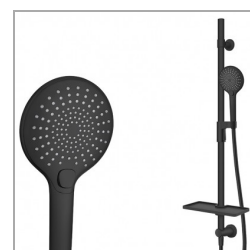

5 Year Guarantee

2 Star WELS rating

12 litres per minute.

Mains Pressure

Suitable for Mains
Pressure.

Storage Shelf

A handy storage shelf features an edge lip for securing items, plus side drainage holes to remove excess water

Flawless Finish

Advanced plating provides a durable surface with a long lasting finish

Soft Rain

Soft Rain (outside spray)

Soothe

Soothe (middle spray)

Rain + Soothe

Both at once

Brass

Made from high quality Brass

Swiss Design

Swiss inspired design

ENJOY A LITTLE LUXURY

Splash Lux offers a spa like experience with the 3 spray hand piece and large overhead shower for complete showering indulgence.