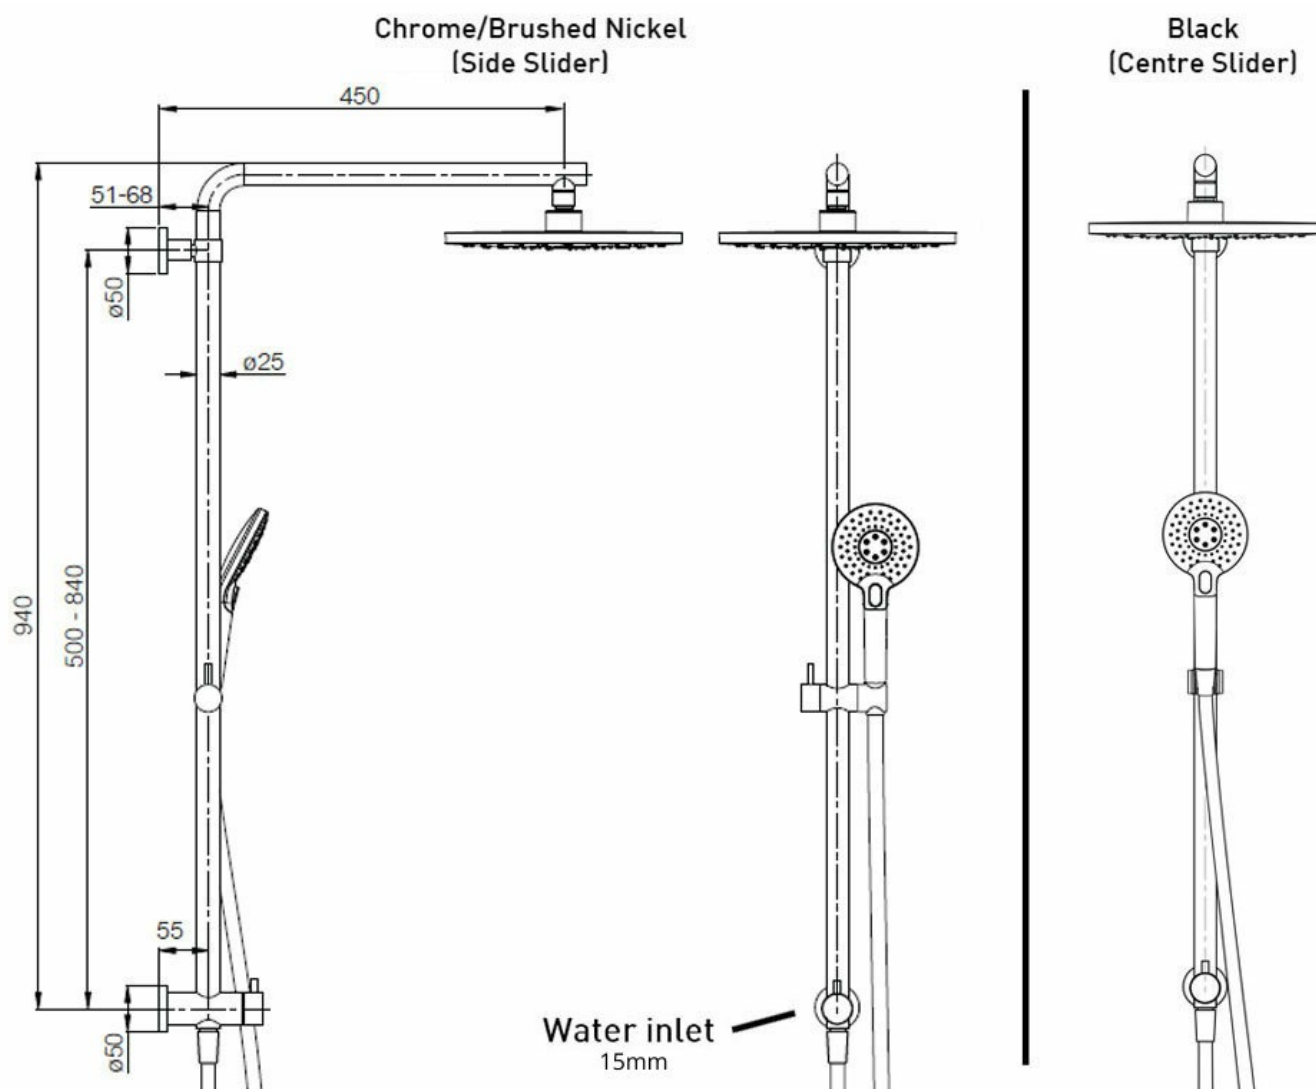

SPLASH PLUS ROUND COLUMN SHOWER

40361.xx

ELEMENTi

2	Guarantee	2 Year Guarantee on non-chrome finish
5	Guarantee	5 Year Guarantee
	4 Star WELS rating	7.5 litres per minute.
	Mains Pressure	Suitable for Mains Pressure.
	Flawless Finish	Advanced plating provides a durable surface with a long lasting finish
	Aqua Air Technology	Air injected water offers a better showering experience using up to 50% less water. The air and water mix provides superb flow performance that is both soft and invigorating.

Adjustable Fixation

Ideal for renovations, many of our slide rails have adjustable fixings allowing you to fit existing fixings of the slide shower you are replacing.

Lever Slider

Chrome/Brushed Nickel: Single lever to adjust slider to adjust hand piece height.

Centre Slider

Black/Gun Metal: Adjustment slider that allows hand piece to be positioned centre of rail (not offset). Perfect for over the bath applications.

Aquabella Check Valve

All Aquabella hand showers are fitted with a Neoperl Combined Check Valve and Flow Regulator – Neoperl Part Number 31.2015.1 in accordance with the New Zealand Building Code.