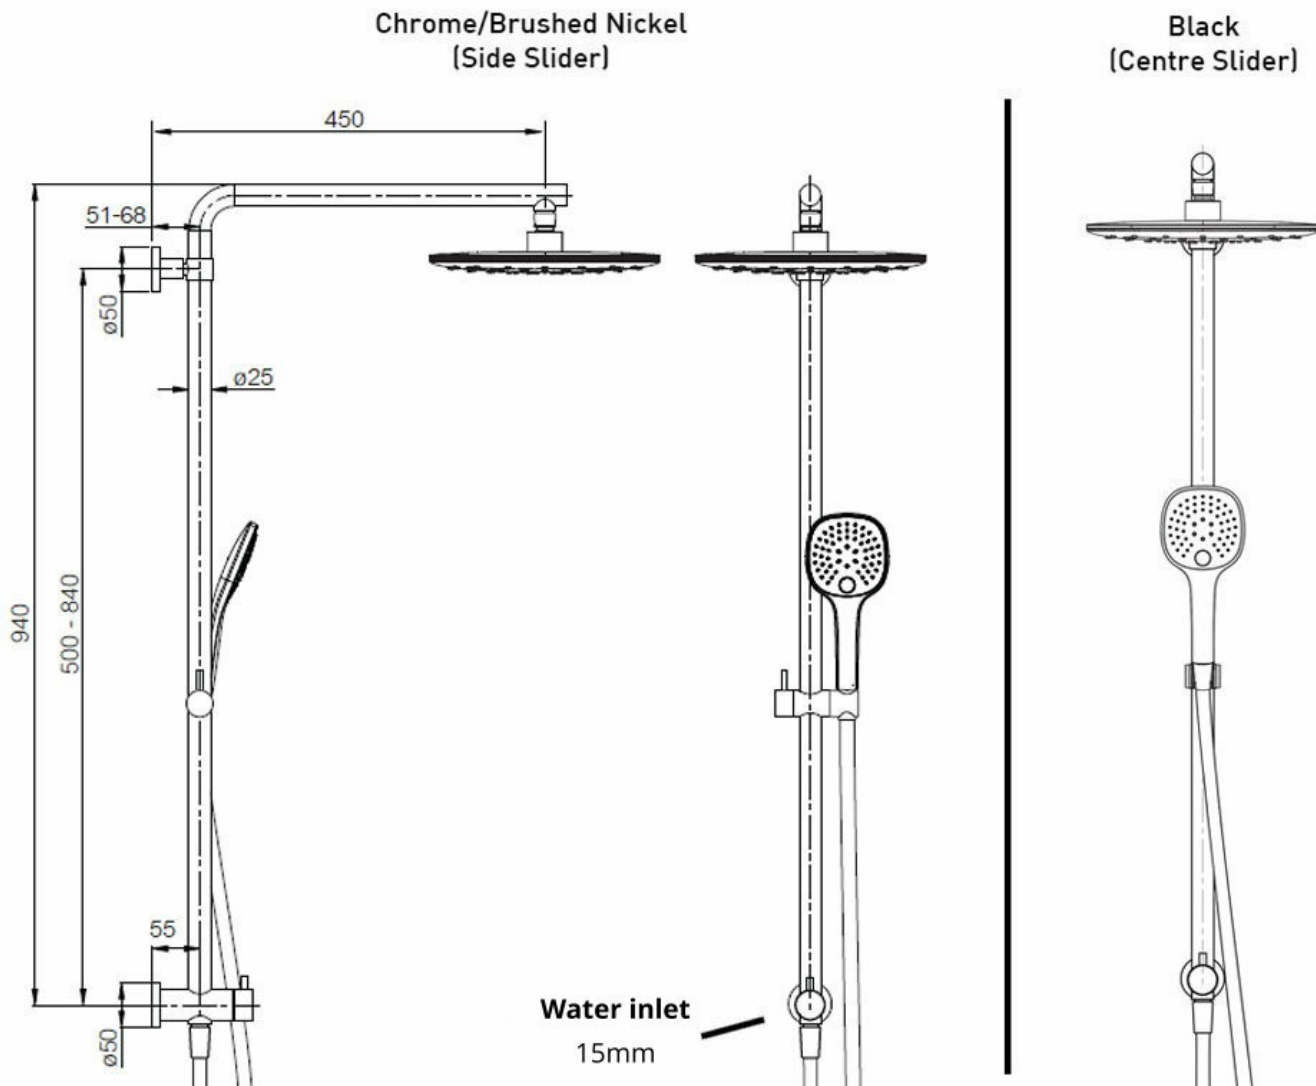

SPLASH PLUS SQUARE/ION COLUMN SHOWER 3FCT

40333.xx

ELEMENTi

2	Guarantee	2 Year Guarantee on non chrome Finish
5	Guarantee	5 Year Guarantee
	4 Star WELS rating	7.5 litres per minute.
	Mains Pressure	Suitable for Mains Pressure.
	Flawless Finish	Advanced plating provides a durable surface with a long lasting finish
	Aqua Air Technology	Air injected water offers a better showering experience using up to 50% less water. The air and water mix provides superb flow performance that is both soft and invigorating.

Adjustable Fixation

Ideal for renovations, many of our slide rails have adjustable fixings allowing you to fit existing fixings of the slide shower you are replacing.

Hardened Durable Finish

Black & Brushed Nickel Finishes involve a sprayed on Acrylic coating that is oven dried to produce the hardened durability finished product.

Hand piece

Includes 3 Function Hand piece.

Lever Slider

Chrome/Brushed Nickel: Single lever to adjust slider to adjust hand piece height.

Water Inlet

Bottom Water Inlet

Centre Slider

Black/Gun Metal: Adjustment slider that allows hand piece to be positioned centre of rail (not offset). Perfect for over the bath applications.

Smooth Hose

Smooth easy-clean hose with water tight seal and anti-twist feature.

Aquabella Check Valve

All Aquabella hand showers are fitted with a Neoperl Combined Check Valve and Flow Regulator – Neoperl Part Number 31.2015.1 in accordance with the New Zealand Building Code.