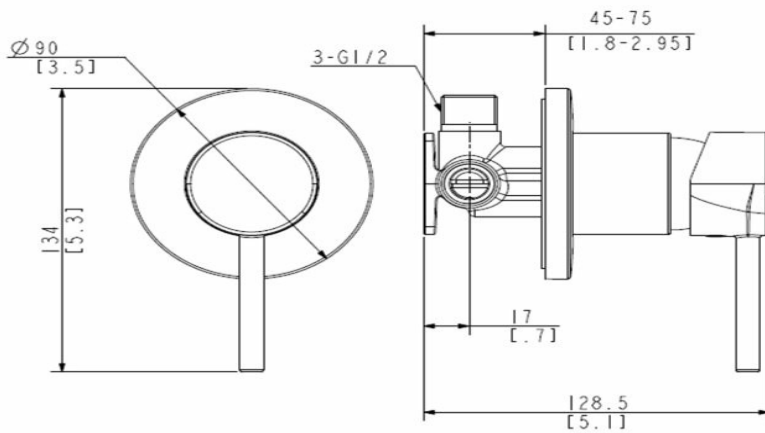

UNO MAINS PRESSURE SHOWER MIXER

43370.xx

ELEMENTI

	Residential/Light Commercial Use	Suitable for Residential/Light Commercial Use (Kitchens, Bathrooms and Laundries in Hotels, Motels and Retirement Villages).
5	Guarantee	5 Year Guarantee on coloured finish
10	Guarantee	10 Year Guarantee
	Mains Pressure	Suitable for Mains Pressure.
	Flawless Finish	Advanced plating provides a durable surface with a long lasting finish
	Effortless Control	Advanced cartridge technology provides a wide operating angle and smooth operation