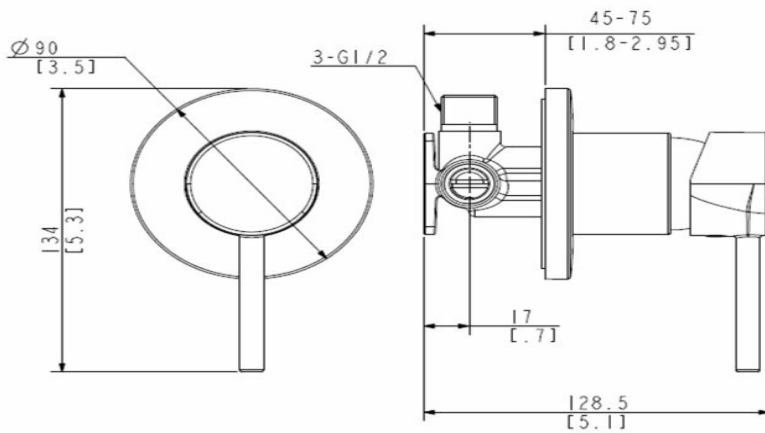

## UNO MAINS PRESSURE SHOWER MIXER

43370.xx

ELEMENTI

	Residential/Light Commercial Use	Suitable for Residential/Light Commercial Use (Kitchens, Bathrooms and Laundries in Hotels, Motels and Retirement Villages).
<b>5</b>	Guarantee	5 Year Guarantee on coloured finish
<b>10</b>	Guarantee	10 Year Guarantee
	Mains Pressure	Suitable for Mains Pressure.
	Flawless Finish	Advanced plating provides a durable surface with a long lasting finish
	Effortless Control	Advanced cartridge technology provides a wide operating angle and smooth operation