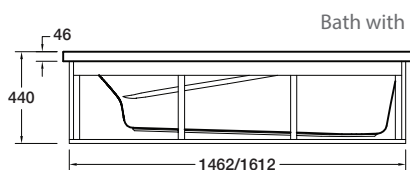

Duo II™ Rectangular Bath

A bath specially designed for dual-use shower over bath situations. This bath has a wide square shaped shower area and, with bathing still in mind, it boasts a sculptured backrest and integral armrests.

- Colour/Finish Material** White Duracryl® Acrylic
- Upstand** 25mm upstand for watertightness
Steel reinforced for increased strength
- Optional Accessories**
 - Flat Pack Timber Frame
 - Bath Wall 2-Sided (Flat/Moulded) for shower over bath screens 1450mm high wall - Premium/Standard Bath Screen
 - 1530mm high wall - Milano Split Bath Screen
 - Apron Panel 2-Sided
 - Apron Panel 1-Sided
 - Milano Split Bath Screen
 - Englefield Premium Bath Screens
 - Englefield Standard Bath Screen
 - Ario Rectangular Pillow (Charcoal)
 - 40mm Pop-up Bath Waste

Size	External Dimensions - without frame (mm)			Internal Dimensions (mm)			Volume (L)
	Length	Width	Depth	Max Bathing Depth	Seating Base Width	Base Length	Full Capacity
1670 x 760mm	1668	756	420	410	410	1260	290
1520 x 760mm	1515	756	420	410	410	1110	260

All measurements shown are in millimetres.
Sizes are approximate.