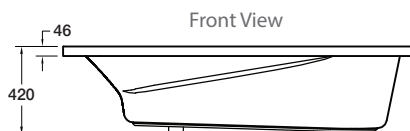

Duo II™ Rectangular Bath

A bath specially designed for dual-use shower over bath situations. This bath has a wide square shaped shower area and, with bathing still in mind, it boasts a sculptured backrest and integral armrests.

- Colour/Finish Material** White Duracryl® Acrylic
- Upstand** 25mm upstand for watertightness
Steel reinforced for increased strength
- Optional Accessories**
 - Flat Pack Timber Frame
 - Bath Wall 2-Sided (Flat/Moulded) for shower over bath screens 1450mm high wall - Premium/Standard Bath Screen
 - 1530mm high wall - Milano Split Bath Screen
 - Apron Panel 2-Sided
 - Apron Panel 1-Sided
 - Milano Split Bath Screen
 - Englefield Premium Bath Screens
 - Englefield Standard Bath Screen
 - Ario Rectangular Pillow (Charcoal)
 - 40mm Pop-up Bath Waste

Size	External Dimensions - without frame (mm)			Internal Dimensions (mm)			Volume (L)
	Length	Width	Depth	Max Bathing Depth	Seating Base Width	Base Length	Full Capacity
1670 x 760mm	1668	756	420	410	410	1260	290
1520 x 760mm	1515	756	420	410	410	1110	260

Product	1670 x 760mm	1520 x 760mm
Bath	1064A-0	1067A-0
Flat Pack Timber Frame	1141302	1141301
1450mm Height Wall (To suit Premium/Standard Screen)	C0970A-0 Flat 24689A-0 Corner Contour Plus	C0950A-0 Flat 24688A-0 Corner Contour Plus
1530mm Height Wall (To suit Milano Split Screen)	20988A-0 Flat 24686A-0 Corner Contour Plus	20987A-0 Flat 24687A-0 Corner Contour Plus
Apron Panel 2-Sided	C0478A-0	C0477A-0
Apron Panel 1-Sided	C0473A-0	C0472A-0
Ario Rect Pillow (Charcoal)	1091A-58	
Pop-up 40mm Bath Waste	99329A-CP	