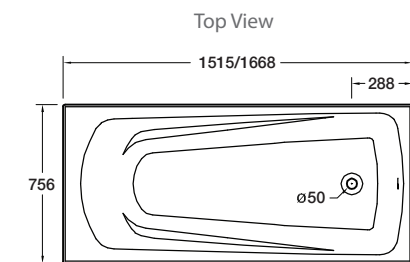

Duo II™ Rectangular Bath

A bath specially designed for dual-use shower over bath situations. This bath has a wide square shaped shower area and, with bathing still in mind, it boasts a sculptured backrest and integral armrests.

- Colour/Finish Material** White Duracryl® Acrylic
- Upstand** 25mm upstand for watertightness
Steel reinforced for increased strength
- Optional Accessories**
 - Flat Pack Timber Frame
 - Bath Wall 2-Sided (Flat/Moulded) for shower over bath screens 1450mm high wall - Premium/Standard Bath Screen
 - 1530mm high wall - Milano Split Bath Screen
 - Apron Panel 2-Sided
 - Apron Panel 1-Sided
 - Milano Split Bath Screen
 - Englefield Premium Bath Screens
 - Englefield Standard Bath Screen
 - Ario Rectangular Pillow (Charcoal)
 - 40mm Pop-up Bath Waste

Size	External Dimensions - without frame (mm)			Internal Dimensions (mm)			Volume (L)
	Length	Width	Depth	Max Bathing Depth	Seating Base Width	Base Length	Full Capacity
1670 x 760mm	1668	756	420	410	410	1260	290
1520 x 760mm	1515	756	420	410	410	1110	260

All measurements shown are in millimetres.
Sizes are approximate.