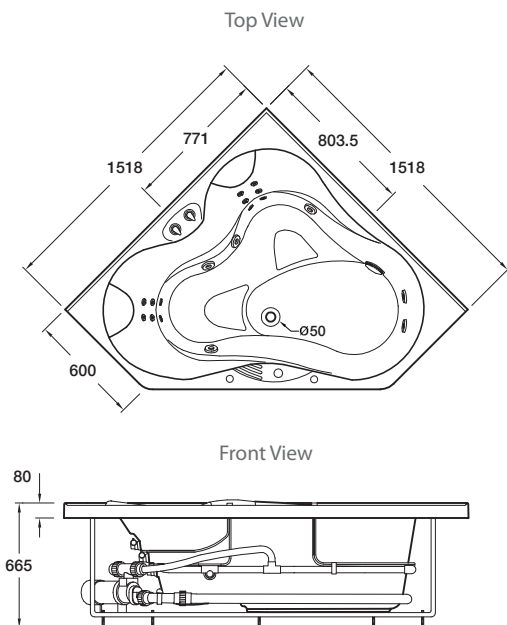

Evora™ Hydrotherapy Massage Corner Spa Bath

Spaciously sculptured to provide side-by-side bathing, the Evora corner spa bath provides relaxing and invigorating hydrotherapy massage. This spa features a total of 18 adjustable jets, integral soft headrests and contoured seating.

Colour/Finish	White
Material	Duracryl® Acrylic
Fittings	Chrome jets Chrome diverter valves Chrome suction cover
Controls	Electronic switch. Manual airflow control and diverter valves
Pump	Hot
Number of Jets	18 adjustable jets: 12 recessed back jets, 4 rotary jets and 2 body jets
Included Components	Steel support frame with adjustable feet Bodyguard® safety valve Removable recessed pillows (Charcoal) x 2

Size	External Dimensions (mm)			Internal Dimensions (mm)			Volume (L)
	Length	Width	Depth	Max Bathing Depth	Seating Base Width	Base Length	Full Capacity
1520 x 1520mm	1518	600	665	560	480	1290	440

Product	1520 x 1520mm
Pump Access AB	11207A-CA1-0
Pump Access C	11207A-CA3-0

All measurements shown are in millimetres.
 Sizes are approximate.
 1183737-A04-B Nov 2012