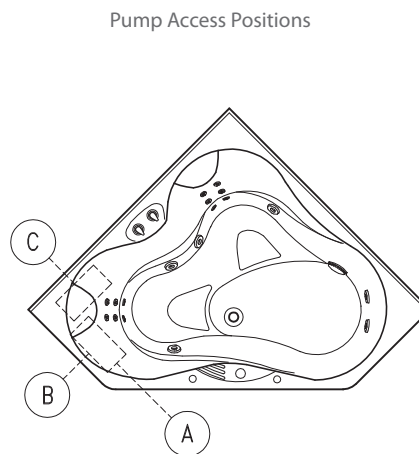

Evora™ Hydrotherapy Massage Corner Spa Bath

Spaciously sculptured to provide side-by-side bathing, the Evora corner spa bath provides relaxing and invigorating hydrotherapy massage. This spa features a total of 18 adjustable jets, integral soft headrests and contoured seating.

Colour/Finish	White
Material	Duracryl® Acrylic
Fittings	Chrome jets Chrome diverter valves Chrome suction cover
Controls	Electronic switch. Manual airflow control and diverter valves
Pump	Hot
Number of Jets	18 adjustable jets: 12 recessed back jets, 4 rotary jets and 2 body jets
Included Components	Steel support frame with adjustable feet Bodyguard® safety valve Removable recessed pillows (Charcoal) x 2

Size	External Dimensions (mm)			Internal Dimensions (mm)			Volume (L)
	Length	Width	Depth	Max Bathing Depth	Seating Base Width	Base Length	Full Capacity
1520 x 1520mm	1518	600	665	560	480	1290	440

Product	1520 x 1520mm
Pump Access AB	11207A-CA1-0
Pump Access C	11207A-CA3-0

All measurements shown are in millimetres.
 Sizes are approximate.
 1183737-A04-B Nov 2012