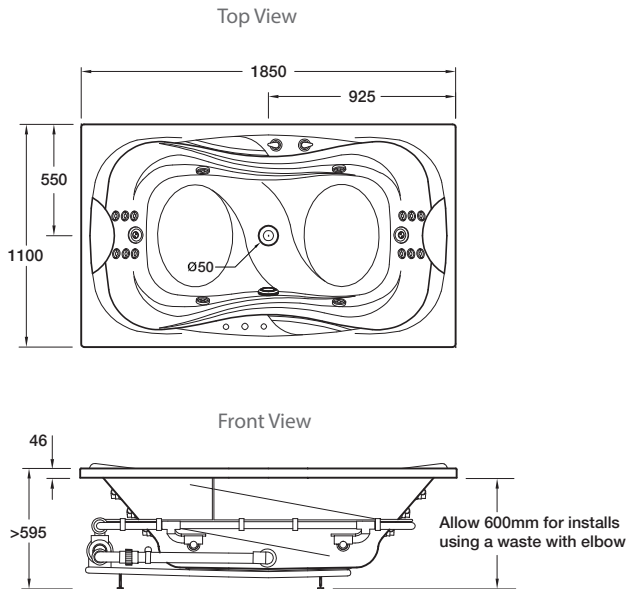

Evora™ Hydrotherapy Massage Rectangular Spa Bath (2 Person)

The Evora two-person spa delivers a luxurious hydrotherapy massage with a total of 18 adjustable jets, allowing two bathers to recline, facing each other with integral soft headrest at each end, moulded arm rests and centrally located waste.

Colour/Finish Material	White Duracryl® Acrylic
Fittings	Chrome jets Chrome hand grips Chrome diverter valves Chrome suction cover
Controls	Electronic switch. Manual airflow control and diverter valves
Pump	Hot
Number of Jets	18 adjustable jets: 12 recessed back jets, 4 body jets and 2 rotary jets
Included Components	Steel support frame with adjustable feet Bodyguard® safety valve Pop-up waste with overflow Removable recessed pillows (Charcoal) x 2

Size	External Dimensions (mm)			Internal Dimensions (mm)			Volume (L)
	Length	Width	Depth	Max Bathing Depth	Seating Base Width	Base Length	Full Capacity
1850 x 1100mm	1850	1100	595	510	620	1210	450

Product	1850 x 1100mm
Pump Access AF	11255A-CA1-0
Pump Access BC	11255A-CA2-0
Pump Access D	11255A-CA4-0
Pump Access E	11255A-CA5-0

All measurements shown are in millimetres.
Sizes are approximate.
1183739-A04-C April 2015