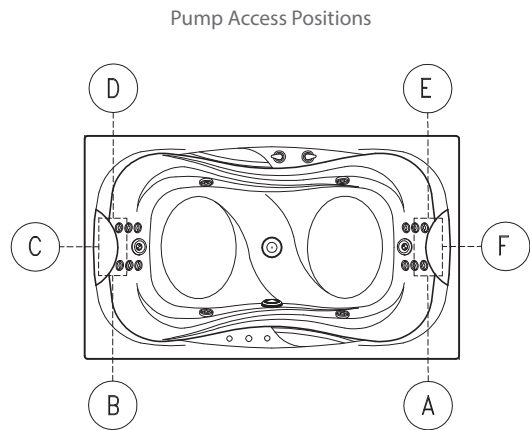

Evora™ Hydrotherapy Massage Rectangular Spa Bath (2 Person)

The Evora two-person spa delivers a luxurious hydrotherapy massage with a total of 18 adjustable jets, allowing two bathers to recline, facing each other with integral soft headrest at each end, moulded arm rests and centrally located waste.

Colour/Finish Material	White Duracryl® Acrylic
Fittings	Chrome jets Chrome hand grips Chrome diverter valves Chrome suction cover
Controls	Electronic switch. Manual airflow control and diverter valves
Pump	Hot
Number of Jets	18 adjustable jets: 12 recessed back jets, 4 body jets and 2 rotary jets
Included Components	Steel support frame with adjustable feet Bodyguard® safety valve Pop-up waste with overflow Removable recessed pillows (Charcoal) x 2

Size	External Dimensions (mm)			Internal Dimensions (mm)			Volume (L)
	Length	Width	Depth	Max Bathing Depth	Seating Base Width	Base Length	Full Capacity
1850 x 1100mm	1850	1100	595	510	620	1210	450

Product	1850 x 1100mm
Pump Access AF	11255A-CA1-0
Pump Access BC	11255A-CA2-0
Pump Access D	11255A-CA4-0
Pump Access E	11255A-CA5-0

All measurements shown are in millimetres.
Sizes are approximate.
1183739-A04-C April 2015