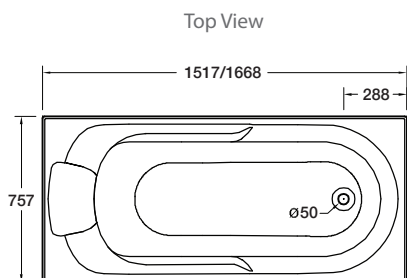

Sorrento II™ Rectangular Bath

Ideal for renovations and new builds, the Sorrento II Rectangular bath is easy to install, has a generous size bathing area, and comes with integral head and arm rests.

| | |
|-------------------------------|--|
| Colour/Finish Material | White Duracryl® Acrylic |
| Upstand | 12.5mm upstand for watertightness |
| Optional Accessories | Flat Pack Timber Frame Bath Wall 2-Sided Flat Apron Panel 2-Sided Apron Panel 1-Sided |

| Size | External Dimensions (mm) | | | Internal Dimensions (mm) | | | Volume (L) |
|--------------|--------------------------|-------|-------|--------------------------|--------------------|-------------|---------------|
| | Length | Width | Depth | Max Bathing Depth | Seating Base Width | Base Length | Full Capacity |
| 1670 x 760mm | 1668 | 757 | 425 | 405 | 460 | 1140 | 210 |
| 1520 x 760mm | 1517 | 757 | 425 | 405 | 460 | 990 | 180 |

| Product | 1670 x 760mm | 1520 x 760mm |
|------------------------|--------------|--------------|
| Bath | 1073A-0 | 1076A-0 |
| Flat Pack Timber Frame | 1141302 | 1141301 |
| Bath Wall 2-Sided Flat | C0930A-0 | C0928A-0 |
| Apron Panel 2-Sided | C0464A-0 | C0463A-0 |
| Apron Panel 1-Sided | C0444A-0 | C0443A-0 |

All measurements shown are in millimetres.
Sizes are approximate.