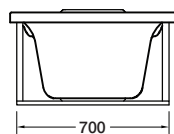

Sorrento II™ Rectangular Bath

Ideal for renovations and new builds, the Sorrento II Rectangular bath is easy to install, has a generous size bathing area, and comes with integral head and arm rests.

| | |
|-------------------------------|--|
| Colour/Finish Material | White Duracryl® Acrylic |
| Upstand | 12.5mm upstand for watertightness |
| Optional Accessories | Flat Pack Timber Frame Bath Wall 2-Sided Flat Apron Panel 2-Sided Apron Panel 1-Sided |

| Size | External Dimensions (mm) | | | Internal Dimensions (mm) | | | Volume (L) |
|--------------|--------------------------|-------|-------|--------------------------|--------------------|-------------|---------------|
| | Length | Width | Depth | Max Bathing Depth | Seating Base Width | Base Length | Full Capacity |
| 1670 x 760mm | 1668 | 757 | 425 | 405 | 460 | 1140 | 210 |
| 1520 x 760mm | 1517 | 757 | 425 | 405 | 460 | 990 | 180 |

All measurements shown are in millimetres.
Sizes are approximate.