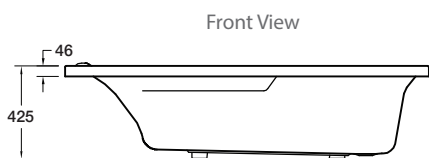

Sorrento II™ Rectangular Bath

Ideal for renovations and new builds, the Sorrento II Rectangular bath is easy to install, has a generous size bathing area, and comes with integral head and arm rests.

| | |
|-------------------------------|--|
| Colour/Finish Material | White Duracryl® Acrylic |
| Upstand | 12.5mm upstand for watertightness |
| Optional Accessories | Flat Pack Timber Frame Bath Wall 2-Sided Flat Apron Panel 2-Sided Apron Panel 1-Sided |

| Size | External Dimensions (mm) | | | Internal Dimensions (mm) | | | Volume (L) |
|--------------|--------------------------|-------|-------|--------------------------|--------------------|-------------|---------------|
| | Length | Width | Depth | Max Bathing Depth | Seating Base Width | Base Length | Full Capacity |
| 1670 x 760mm | 1668 | 757 | 425 | 405 | 460 | 1140 | 210 |
| 1520 x 760mm | 1517 | 757 | 425 | 405 | 460 | 990 | 180 |

| Product | 1670 x 760mm | 1520 x 760mm |
|------------------------|--------------|--------------|
| Bath | 1073A-0 | 1076A-0 |
| Flat Pack Timber Frame | 1141302 | 1141301 |
| Bath Wall 2-Sided Flat | C0930A-0 | C0928A-0 |
| Apron Panel 2-Sided | C0464A-0 | C0463A-0 |
| Apron Panel 1-Sided | C0444A-0 | C0443A-0 |

All measurements shown are in millimetres.
Sizes are approximate.