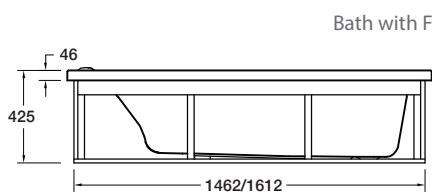

Sorrento II™ Rectangular Bath

Ideal for renovations and new builds, the Sorrento II Rectangular bath is easy to install, has a generous size bathing area, and comes with integral head and arm rests.

| | |
|-------------------------------|--|
| Colour/Finish Material | White Duracryl® Acrylic |
| Upstand | 12.5mm upstand for watertightness |
| Optional Accessories | Flat Pack Timber Frame Bath Wall 2-Sided Flat Apron Panel 2-Sided Apron Panel 1-Sided |

| Size | External Dimensions (mm) | | | Internal Dimensions (mm) | | | Volume (L) |
|--------------|--------------------------|-------|-------|--------------------------|--------------------|-------------|---------------|
| | Length | Width | Depth | Max Bathing Depth | Seating Base Width | Base Length | Full Capacity |
| 1670 x 760mm | 1668 | 757 | 425 | 405 | 460 | 1140 | 210 |
| 1520 x 760mm | 1517 | 757 | 425 | 405 | 460 | 990 | 180 |

| Product | 1670 x 760mm | 1520 x 760mm |
|------------------------|--------------|--------------|
| Bath | 1073A-0 | 1076A-0 |
| Flat Pack Timber Frame | 1141302 | 1141301 |
| Bath Wall 2-Sided Flat | C0930A-0 | C0928A-0 |
| Apron Panel 2-Sided | C0464A-0 | C0463A-0 |
| Apron Panel 1-Sided | C0444A-0 | C0443A-0 |

All measurements shown are in millimetres.
Sizes are approximate.