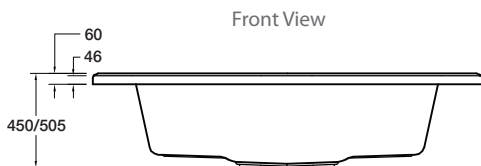

## Sorrento II™ Corner Bath

This bath provides maximum space for two to bathe while having a space-saving compact external design. Contoured for comfort with built-in accessories shelf.

- Colour/Finish** White
- Material** Duracryl® Acrylic
- Upstand** 14mm upstand for watertightness
- Optional Accessories** Flat Pack Timber Frame  
Bath Wall 2-Sided Flat  
Apron Panel Corner  
Englefield Pillow (Charcoal)

Size	External Dimensions (mm)			Internal Dimensions (mm)			Volume (L)
	Length	Width	Depth	Max Bathing Depth	Seating Base Width	Base Length	Full Capacity
1500 x 1500mm	1480	585	505	495	560	1520	490
1300 x 1300mm	1308	700	450	350	440	1290	260

Product	1500 x 1500mm	1300 x 1300mm
Bath	1075A-0	1996A-0
Flat Pack Timber Frame	1141303	1141306
Bath wall 2-Sided Flat	C0987A-0	C0985A-0
Apron Panel Corner	C0434A-0	C0435A-0
Englefield Pillow (Charcoal)	11205A-58	

All measurements shown are in millimetres.  
Sizes are approximate.