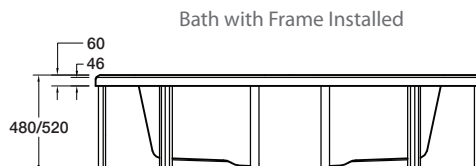

## Sorrento II™ Corner Bath

This bath provides maximum space for two to bathe while having a space-saving compact external design. Contoured for comfort with built-in accessories shelf.

- Colour/Finish** White
- Material** Duracryl® Acrylic
- Upstand** 14mm upstand for watertightness
- Optional Accessories** Flat Pack Timber Frame  
Bath Wall 2-Sided Flat  
Apron Panel Corner  
Englefield Pillow (Charcoal)

Size	External Dimensions (mm)			Internal Dimensions (mm)			Volume (L)
	Length	Width	Depth	Max Bathing Depth	Seating Base Width	Base Length	Full Capacity
1500 x 1500mm	1480	585	505	495	560	1520	490
1300 x 1300mm	1308	700	450	350	440	1290	260

All measurements shown are in millimetres.  
Sizes are approximate.