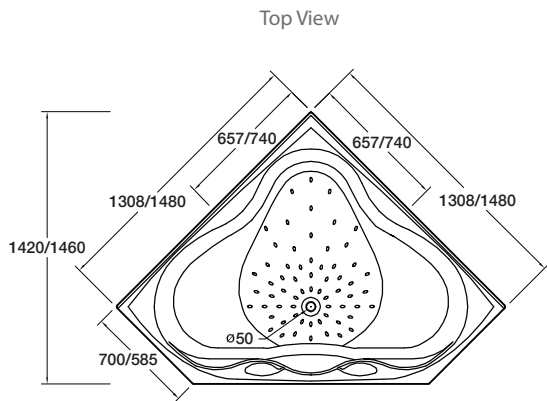

## Sorrento II™ Corner Bath

This bath provides maximum space for two to bathe while having a space-saving compact external design. Contoured for comfort with built-in accessories shelf.

- Colour/Finish** White
- Material** Duracryl® Acrylic
- Upstand** 14mm upstand for watertightness
- Optional Accessories** Flat Pack Timber Frame  
Bath Wall 2-Sided Flat  
Apron Panel Corner  
Englefield Pillow (Charcoal)

Size	External Dimensions (mm)			Internal Dimensions (mm)			Volume (L)
	Length	Width	Depth	Max Bathing Depth	Seating Base Width	Base Length	Full Capacity
1500 x 1500mm	1480	585	505	495	560	1520	490
1300 x 1300mm	1308	700	450	350	440	1290	260

Product	1500 x 1500mm	1300 x 1300mm
Bath	1075A-0	1996A-0
Flat Pack Timber Frame	1141303	1141306
Bath wall 2-Sided Flat	C0987A-0	C0985A-0
Apron Panel Corner	C0434A-0	C0435A-0
Englefield Pillow (Charcoal)	11205A-58	

All measurements shown are in millimetres.  
Sizes are approximate.