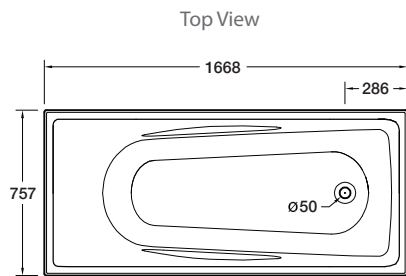

Studio™ II Rectangular Bath

The Studio Rectangular bath is extra deep, with contoured lumbar support and arm rests. For a single bather to submerge, fully supported.

- Colour/Finish** White
- Material** Duracryl® Acrylic
- Upstand** 12.5mm upstand for watertightness
- Optional Accessories** Flat Pack Timber Frame
Studio Pillow (Charcoal)

Size	External Dimensions (mm)			Internal Dimensions (mm)			Volume (L)
	Length	Width	Depth	Max Bathing Depth	Seating Base Width	Base Length	Full Capacity
1670 x 760mm	1668	757	525	479	375	1190	400

Product	1670 x 760mm
Bath	1063A-0
Flat Pack Timber Frame	1141304
Studio Pillow (Charcoal)	1092A-58

All measurements shown are in millimetres. Sizes are approximate.