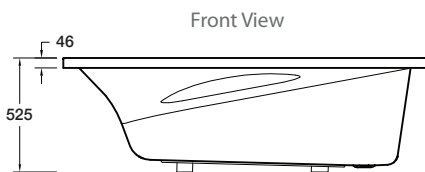

Studio™ II Rectangular Bath

The Studio Rectangular bath is extra deep, with contoured lumbar support and arm rests. For a single bather to submerge, fully supported.

- Colour/Finish** White
- Material** Duracryl® Acrylic
- Upstand** 12.5mm upstand for watertightness
- Optional Accessories** Flat Pack Timber Frame
Studio Pillow (Charcoal)

Size	External Dimensions (mm)			Internal Dimensions (mm)			Volume (L)
	Length	Width	Depth	Max Bathing Depth	Seating Base Width	Base Length	Full Capacity
1670 x 760mm	1668	757	525	479	375	1190	400

Product	1670 x 760mm
Bath	1063A-0
Flat Pack Timber Frame	1141304
Studio Pillow (Charcoal)	1092A-58

All measurements shown are in millimetres. Sizes are approximate.