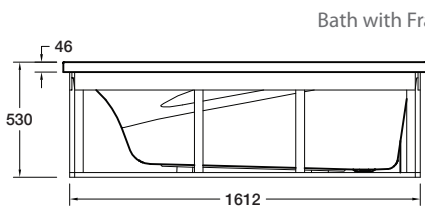

Studio™ II Rectangular Bath

The Studio Rectangular bath is extra deep, with contoured lumbar support and arm rests. For a single bather to submerge, fully supported.

- Colour/Finish** White
- Material** Duracryl® Acrylic
- Upstand** 12.5mm upstand for watertightness
- Optional Accessories** Flat Pack Timber Frame
Studio Pillow (Charcoal)

Size	External Dimensions (mm)			Internal Dimensions (mm)			Volume (L)
	Length	Width	Depth	Max Bathing Depth	Seating Base Width	Base Length	Full Capacity
1670 x 760mm	1668	757	525	479	375	1190	400

Product	1670 x 760mm
Bath	1063A-0
Flat Pack Timber Frame	1141304
Studio Pillow (Charcoal)	1092A-58

All measurements shown are in millimetres. Sizes are approximate.