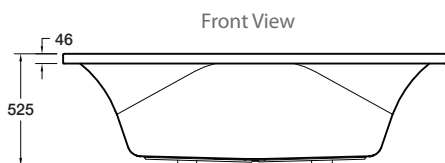

Studio II™ Rectangular Bath (2 Person)

The Studio rectangular bath is extra deep, with dual contoured lumbar support and contoured arm rests. The central waste location allows two to bathe in comfort.

Note: Waste as illustrated not included.

- Colour/Finish** White
- Material** Duracryl® Acrylic
- Upstand** 12.5mm upstand for watertightness
- Optional Accessories** Flat Pack Timber Frame
Studio Pillow (Charcoal)

Size	External Dimensions (mm)			Internal Dimensions (mm)			Volume (L)
	Length	Width	Depth	Max Bathing Depth	Seating Base Width	Base Length	Full Capacity
1800 x 760mm	1796	760	525	510	450	1200	400

Product	1670 x 760mm
Bath	1062A-0
Flat Pack Timber Frame	1141305
Studio Pillow (Charcoal)	1092A-58

All measurements shown are in millimetres. Sizes are approximate.