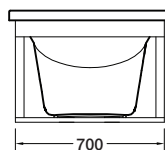

Studio II™ Rectangular Bath (2 Person)

The Studio rectangular bath is extra deep, with dual contoured lumbar support and contoured arm rests. The central waste location allows two to bathe in comfort.

Note: Waste as illustrated not included.

- Colour/Finish** White
- Material** Duracryl® Acrylic
- Upstand** 12.5mm upstand for watertightness
- Optional Accessories** Flat Pack Timber Frame
Studio Pillow (Charcoal)

Size	External Dimensions (mm)			Internal Dimensions (mm)			Volume (L)
	Length	Width	Depth	Max Bathing Depth	Seating Base Width	Base Length	Full Capacity
1800 x 760mm	1796	760	525	510	450	1200	400

Product	1670 x 760mm
Bath	1062A-0
Flat Pack Timber Frame	1141305
Studio Pillow (Charcoal)	1092A-58

All measurements shown are in millimetres. Sizes are approximate.