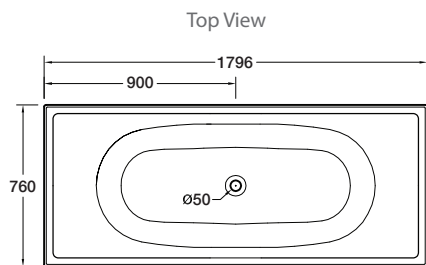

Studio II™ Rectangular Bath (2 Person)

The Studio rectangular bath is extra deep, with dual contoured lumbar support and contoured arm rests. The central waste location allows two to bathe in comfort.

Note: Waste as illustrated not included.

- Colour/Finish** White
- Material** Duracryl® Acrylic
- Upstand** 12.5mm upstand for watertightness
- Optional Accessories** Flat Pack Timber Frame
Studio Pillow (Charcoal)

Size	External Dimensions (mm)			Internal Dimensions (mm)			Volume (L)
	Length	Width	Depth	Max Bathing Depth	Seating Base Width	Base Length	Full Capacity
1800 x 760mm	1796	760	525	510	450	1200	400

Product	1670 x 760mm
Bath	1062A-0
Flat Pack Timber Frame	1141305
Studio Pillow (Charcoal)	1092A-58

All measurements shown are in millimetres. Sizes are approximate.