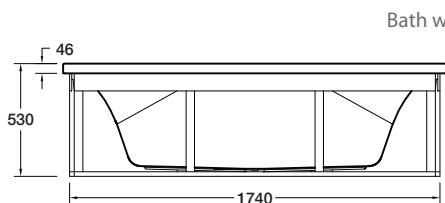

Studio II™ Rectangular Bath (2 Person)

The Studio rectangular bath is extra deep, with dual contoured lumbar support and contoured arm rests. The central waste location allows two to bathe in comfort.

Note: Waste as illustrated not included.

- Colour/Finish** White
- Material** Duracryl® Acrylic
- Upstand** 12.5mm upstand for watertightness
- Optional Accessories** Flat Pack Timber Frame
Studio Pillow (Charcoal)

Size	External Dimensions (mm)			Internal Dimensions (mm)			Volume (L)
	Length	Width	Depth	Max Bathing Depth	Seating Base Width	Base Length	Full Capacity
1800 x 760mm	1796	760	525	510	450	1200	400

Product	1670 x 760mm
Bath	1062A-0
Flat Pack Timber Frame	1141305
Studio Pillow (Charcoal)	1092A-58

All measurements shown are in millimetres. Sizes are approximate.