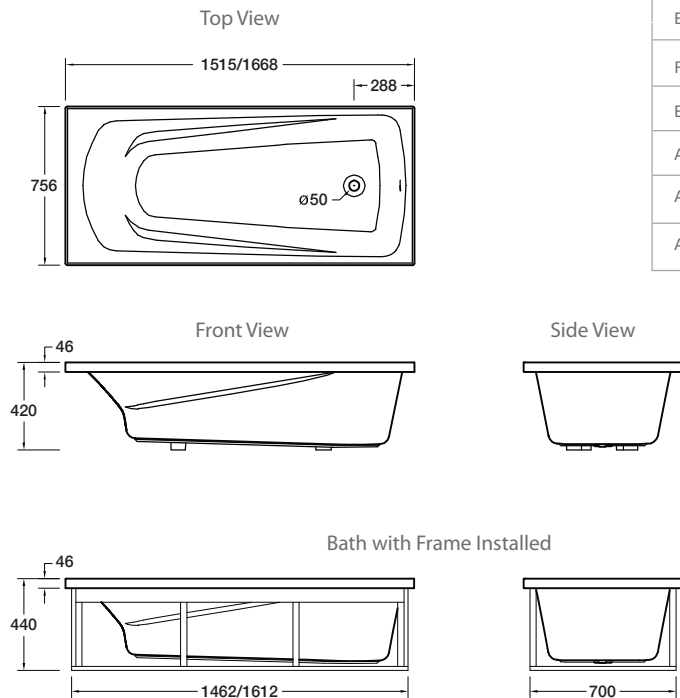

Duo II™ Rectangular Bath

A dual use bath or shower specially designed for shower over bath situations. This bath has a wide square shaped shower area, but with bathing still in mind it boasts a sculptured back rest and integral armrests.

Colour/Finish Material

White
Duracryl® Acrylic

Upstand

25mm upstand for watertightness
Steel reinforced for increased strength

Optional Accessories

Flat Pack Timber Frame
Bath Wall 2-Sided Flat
Apron Panel 2-Sided
Apron Panel 1-Sided
Englefield Premium Bath Screens
Englefield Standard Bath Screen
Ario Rectangular Pillow (Charcoal)

Size	External Dimensions - without frame (mm)			Internal Dimensions (mm)			Volume (L)
	Length	Width	Depth	Max Bathing Depth	Seating Base Width	Base Length	Full Capacity
1670 x 760mm	1668	756	420	410	410	1260	290
1520 x 760mm	1515	756	420	410	410	1110	260

Product	1670 x 760mm	1520 x 760mm
Bath	1064A-0	1067A-0
Flat Pack Timber Frame	1141302	1141301
Bath Wall 2-Sided Flat	C0970A-0	C0950A-0
Apron Panel 2-Sided	C0478A-0	C0477A-0
Apron Panel 1-Sided	C0473A-0	C0472A-0
Ario Rect Pillow (Charcoal)	1091A-58	