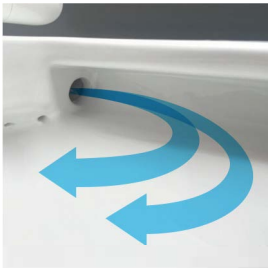

SET OUT:
P PAN: 180MM
S PAN: 55-95MM
WELS 4 STAR

FEATURES

Rim Jet Flushing System

Overheight Toilet Suite

Soft Close Quick Release Seat

Ultra Glaze Finish

5 Year Guarantee

RIM JET SUPERIOR FLUSHING

The innovative design of the Elementi FUORI toilet projects a jet of water rather than the traditional flushing mechanism where water pours down the rim. Through the powerful delivery of water maximum cleaning of the inner bowl is achieved.