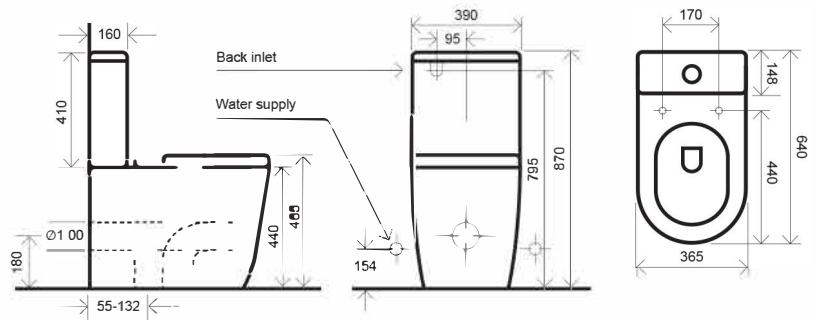

FUORI

FUORI OVERHEIGHT RIMLESS BTW CC TOILET SUITE

SET OUTS:
S PAN: 55-132MM
P PAN: 180MM
WELS 4 STAR
CODE: FUORIOHBTW

NOTE: A 178-233mm set out can be achieved if using a 12607.00 PVC bend (not supplied)

FUORI RIMLESS BTW CC TOILET SUITE

SET OUTS:
S PAN: 55-151MM
P PAN: 180MM
WELS 4 STAR
CODE: FUORIBTW

NOTE: A 166-238mm set out can be achieved if using a 12607.00 PVC bend (not supplied)

FUORI OVERHEIGHT RIMLESS BTW PAN

SET OUT:
P PAN: 180MM
S PAN: 55-95MM
WELS 4 STAR

FEATURES

Rim Jet Flushing System

Overheight Toilet Suite

Soft Close Quick Release Seat

Ultra Glaze Finish

5 Year Guarantee

RIM JET SUPERIOR FLUSHING