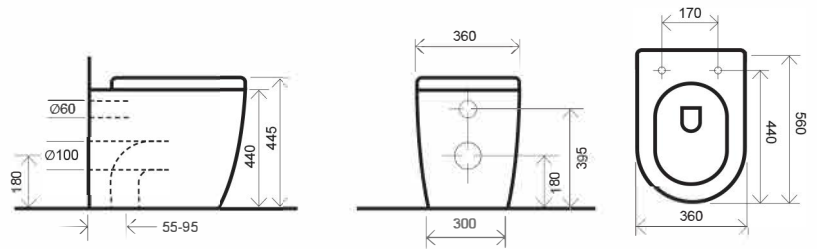

FUORI

FUORI OVERHEIGHT RIMLESS BTW CC TOILET SUITE

SET OUTS:
S PAN: 55-132MM
P PAN: 180MM
WELS 4 STAR
CODE: FUORIOHBTW

NOTE: A 178-233mm set out can be achieved if using a 12607.00 PVC bend (not supplied)

FUORI RIMLESS BTW CC TOILET SUITE

SET OUTS:
S PAN: 55-151MM
P PAN: 180MM
WELS 4 STAR
CODE: FUORIBTW

NOTE: A 166-238mm set out can be achieved if using a 12607.00 PVC bend (not supplied)

FUORI OVERHEIGHT RIMLESS BTW PAN

SET OUT:
P PAN: 180MM
S PAN: 55-95MM
WELS 4 STAR

FEATURES

Rim Jet Flushing System

Overheight Toilet Suite

Soft Close Quick Release Seat

Ultra Glaze Finish

5 Year Guarantee

RIM JET SUPERIOR FLUSHING