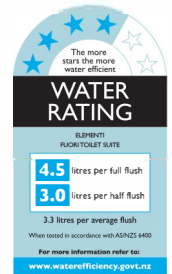

ELEMENTI

Elementi is Robertson Bathware's own unique brand. Born from decades of experience, and inspired by the latest international design trends, Elementi is a synthesis of innovation and style.

robertson®
BATHWARE
— SINCE 1987 —

ROBERTSON.CO.NZ