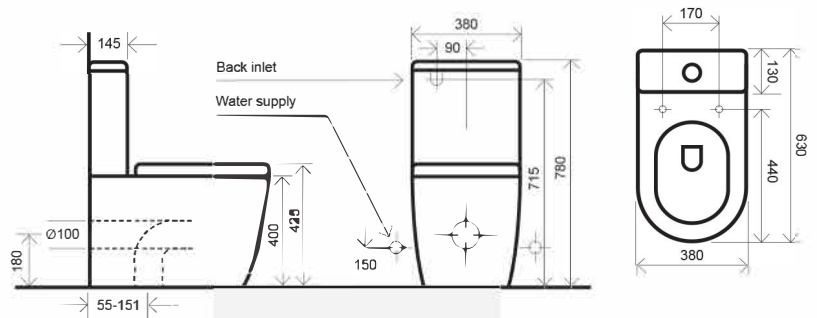

FUORI

FUORI OVERHEIGHT RIMLESS BTW CC TOILET SUITE

SET OUTS:
S PAN: 55-132MM
P PAN: 180MM
WELS 4 STAR
CODE: FUORIOHBTW

NOTE: A 178-233mm set out can be achieved if using a 12607.00 PVC bend (not supplied)

FUORI RIMLESS BTW CC TOILET SUITE

SET OUTS:
S PAN: 55-151MM
P PAN: 180MM
WELS 4 STAR
CODE: FUORIBTW

NOTE: A 166-238mm set out can be achieved if using a 12607.00 PVC bend (not supplied)

FUORI OVERHEIGHT RIMLESS BTW PAN

SET OUT:
P PAN: 180MM
S PAN: 55-95MM
WELS 4 STAR

FEATURES

Rim Jet Flushing System

Overheight Toilet Suite

Soft Close Quick Release Seat

Ultra Glaze Finish

5 Year Guarantee

RIM JET SUPERIOR FLUSHING