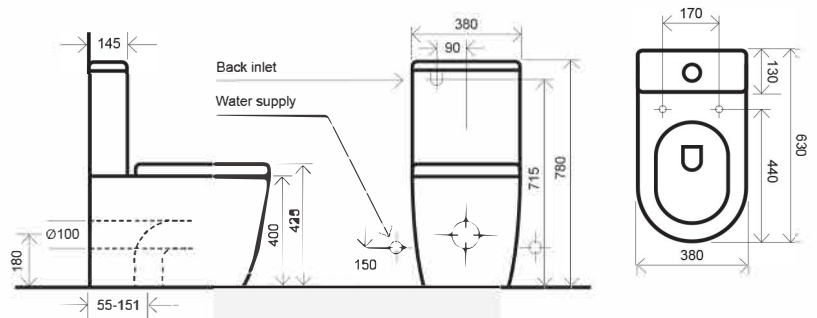

ELEMENTi®

FUORI

OVERHEIGHT MODEL AVAILABLE

FUORI

FUORI OVERHEIGHT RIMLESS BTW CC TOILET SUITE

SET OUTS:
S PAN: 55-132MM
P PAN: 180MM
WELS 4 STAR
CODE: FUORIOHBTW

NOTE: A 178-233mm set out can be achieved if using a 12607.00 PVC bend (not supplied)

FUORI RIMLESS BTW CC TOILET SUITE

SET OUTS:
S PAN: 55-151MM
P PAN: 180MM
WELS 4 STAR
CODE: FUORIBTW

NOTE: A 166-238mm set out can be achieved if using a 12607.00 PVC bend (not supplied)

FUORI OVERHEIGHT RIMLESS BTW PAN

SET OUT:
P PAN: 180MM
S PAN: 55-95MM
WELS 4 STAR

FEATURES

Rim Jet Flushing System

Overheight Toilet Suite

Soft Close Quick Release Seat

Ultra Glaze Finish

5 Year Guarantee

RIM JET SUPERIOR FLUSHING