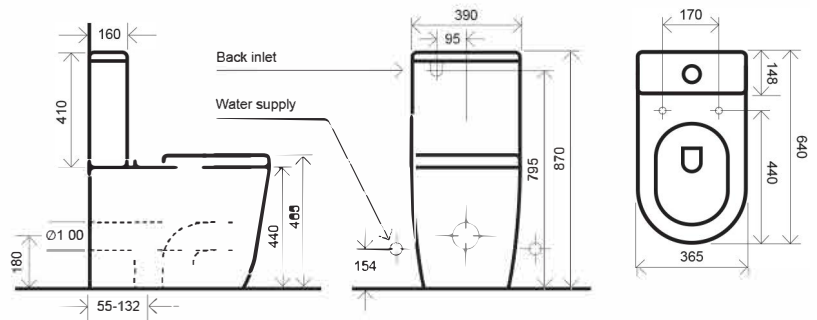

ELEMENTi®

FUORI

OVERHEIGHT MODEL AVAILABLE

FUORI

FUORI OVERHEIGHT RIMLESS BTW CC TOILET SUITE

SET OUTS:
S PAN: 55-132MM
P PAN: 180MM
WELS 4 STAR
CODE: FUORIOHBTW

NOTE: A 178-233mm set out can be achieved if using a 12607.00 PVC bend (not supplied)

FUORI RIMLESS BTW CC TOILET SUITE

SET OUTS:
S PAN: 55-151MM
P PAN: 180MM
WELS 4 STAR
CODE: FUORIBTW

NOTE: A 166-238mm set out can be achieved if using a 12607.00 PVC bend (not supplied)

FUORI OVERHEIGHT RIMLESS BTW PAN

SET OUT:
P PAN: 180MM
S PAN: 55-95MM
WELS 4 STAR

FEATURES

Rim Jet Flushing System

Overheight Toilet Suite

Soft Close Quick Release Seat

Ultra Glaze Finish

5 Year Guarantee

RIM JET SUPERIOR FLUSHING