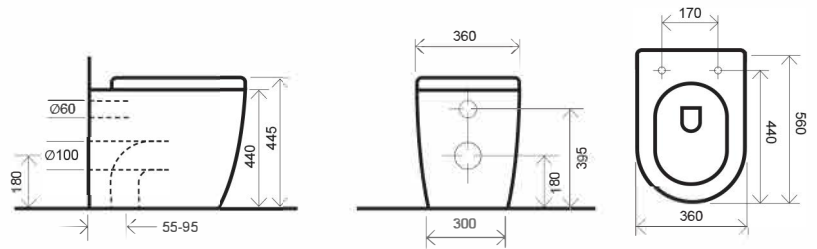

ELEMENTi®

FUORI

OVERHEIGHT MODEL AVAILABLE

FUORI

FUORI OVERHEIGHT RIMLESS BTW CC TOILET SUITE

SET OUTS:
S PAN: 55-132MM
P PAN: 180MM
WELS 4 STAR
CODE: FUORIOHBTW

NOTE: A 178-233mm set out can be achieved if using a 12607.00 PVC bend (not supplied)

FUORI RIMLESS BTW CC TOILET SUITE

SET OUTS:
S PAN: 55-151MM
P PAN: 180MM
WELS 4 STAR
CODE: FUORIBTW

NOTE: A 166-238mm set out can be achieved if using a 12607.00 PVC bend (not supplied)

FUORI OVERHEIGHT RIMLESS BTW PAN

SET OUT:
P PAN: 180MM
S PAN: 55-95MM
WELS 4 STAR

FEATURES

Rim Jet Flushing System

Overheight Toilet Suite

Soft Close Quick Release Seat

Ultra Glaze Finish

5 Year Guarantee

RIM JET SUPERIOR FLUSHING