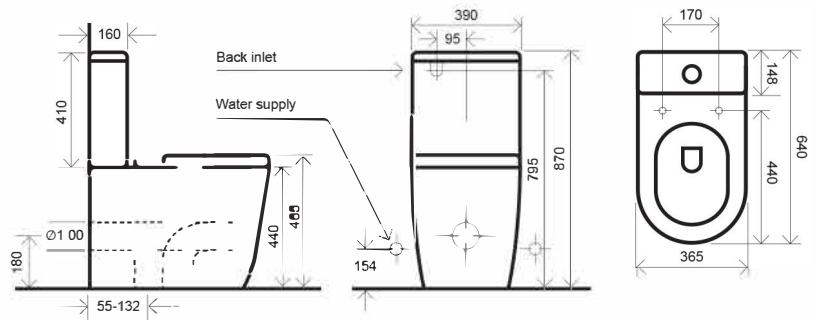

ELEMENTi®

FUORI

OVERHEIGHT MODEL AVAILABLE

## FUORI OVERHEIGHT RIMLESS BTW CC TOILET SUITE

SET OUTS:  
S PAN: 55-132MM  
P PAN: 180MM  
WELS 4 STAR  
CODE: FUORIOHBTW

NOTE: A 178-233mm set out can be achieved if using a 12607.00 PVC bend (not supplied)

## FUORI RIMLESS BTW CC TOILET SUITE

SET OUTS:  
S PAN: 55-151MM  
P PAN: 180MM  
WELS 4 STAR  
CODE: FUORIBTW

NOTE: A 166-238mm set out can be achieved if using a 12607.00 PVC bend (not supplied)

## FUORI OVERHEIGHT RIMLESS BTW PAN

SET OUT:  
P PAN: 180MM  
S PAN: 55-95MM  
WELS 4 STAR