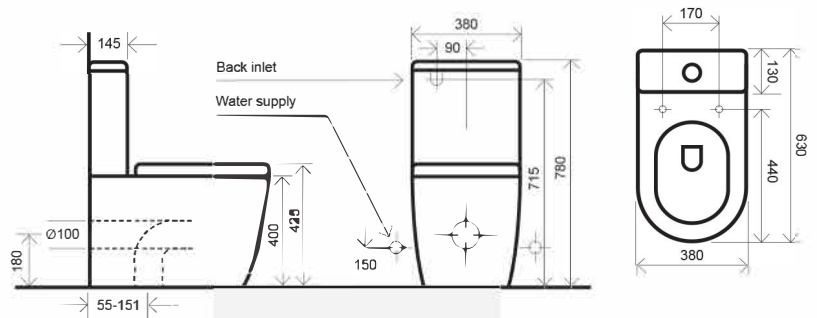

## FUORI OVERHEIGHT RIMLESS BTW CC TOILET SUITE

SET OUTS:  
S PAN: 55-132MM  
P PAN: 180MM  
WELS 4 STAR  
CODE: FUORIOHBTW

NOTE: A 178-233mm set out can be achieved if using a 12607.00 PVC bend (not supplied)

## FUORI RIMLESS BTW CC TOILET SUITE

SET OUTS:  
S PAN: 55-151MM  
P PAN: 180MM  
WELS 4 STAR  
CODE: FUORIBTW

NOTE: A 166-238mm set out can be achieved if using a 12607.00 PVC bend (not supplied)

## FUORI OVERHEIGHT RIMLESS BTW PAN

SET OUT:  
P PAN: 180MM  
S PAN: 55-95MM  
WELS 4 STAR