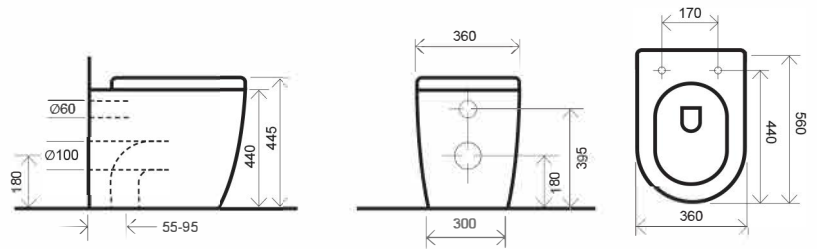

## FUORI OVERHEIGHT RIMLESS BTW CC TOILET SUITE

SET OUTS:  
S PAN: 55-132MM  
P PAN: 180MM  
WELS 4 STAR  
CODE: FUORIOHBTW

NOTE: A 178-233mm set out can be achieved if using a 12607.00 PVC bend (not supplied)

## FUORI RIMLESS BTW CC TOILET SUITE

SET OUTS:  
S PAN: 55-151MM  
P PAN: 180MM  
WELS 4 STAR  
CODE: FUORIBTW

NOTE: A 166-238mm set out can be achieved if using a 12607.00 PVC bend (not supplied)

## FUORI OVERHEIGHT RIMLESS BTW PAN

SET OUT:  
P PAN: 180MM  
S PAN: 55-95MM  
WELS 4 STAR