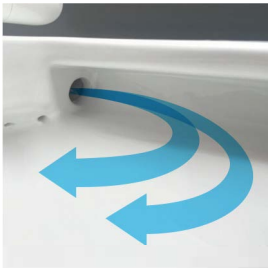

## FEATURES

Rim Jet Flushing System

Overheight Toilet Suite

Soft Close Quick Release Seat

Ultra Glaze Finish

5 Year Guarantee

### RIM JET SUPERIOR FLUSHING

The innovative design of the Elementi FUORI toilet projects a jet of water rather than the traditional flushing mechanism where water pours down the rim. Through the powerful delivery of water maximum cleaning of the inner bowl is achieved.