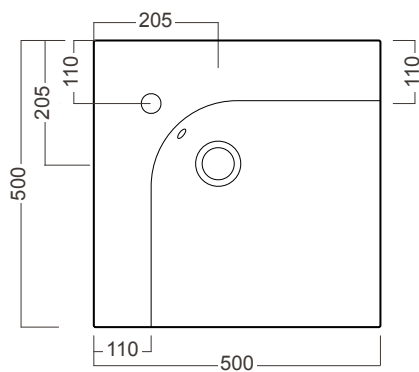

## TECHNICAL DRAWINGS

Top

Top Section

Front

Side Section

## NOTES

If ordering a Grandangolo basin, when ordering please let us know if you're placing the basin directly on top of the Box, so that we can make the cabinet fit. See our website for product prices. Drawing indicates the technical measurement only and is not a reflection of how the product will look. Sizes are nominal only. All drawings in millimeters. Drawings not to scale. March 2023.

# Grandangolo /

*Michel César*

TECHNICAL DRAWINGS

PRODUCT CODE

YOXN01

WASHBASIN BACK VIEW

SECTION AA: SIDE VIEW

WASHBASIN TOP VIEW

## NOTES

See our website for product prices. Drawing indicates the technical measurement only and is not a reflection of how the product will look. Sizes are nominal only. All drawings in millimeters. Drawings not to scale. March 2023.