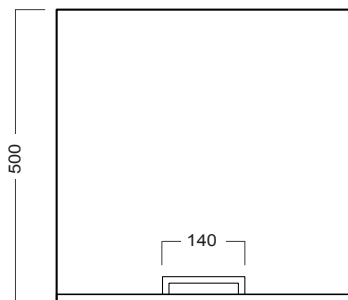

## DESCRIPTION

Grandangolo Box 500 - 1 Drawer + 1 Concealed Drawer

## TECHNICAL DRAWINGS

Top

Top Section

Front

Side Section

## NOTES

If ordering a Grandangolo basin, when ordering please let us know if you're placing the basin directly on top of the Box, so that we can make the cabinet fit. See our website for product prices. Drawing indicates the technical measurement only and is not a reflection of how the product will look. Sizes are nominal only. All drawings in millimeters. Drawings not to scale. March 2023.