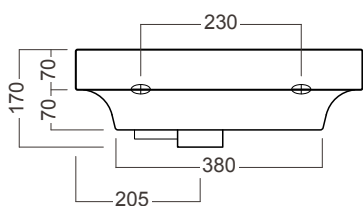

## TECHNICAL DRAWINGS

Top

Top Section

Front

Side Section

## NOTES

If ordering a Grandangolo basin, when ordering please let us know if you're placing the basin directly on top of the Box, so that we can make the cabinet fit. See our website for product prices. Drawing indicates the technical measurement only and is not a reflection of how the product will look. Sizes are nominal only. All drawings in millimeters. Drawings not to scale. March 2023.

# Grandangolo /

*Michel César*

TECHNICAL DRAWINGS

PRODUCT CODE

YOXN01

WASHBASIN BACK VIEW

SECTION AA: SIDE VIEW

WASHBASIN TOP VIEW

## NOTES

See our website for product prices. Drawing indicates the technical measurement only and is not a reflection of how the product will look. Sizes are nominal only. All drawings in millimeters. Drawings not to scale. March 2023.