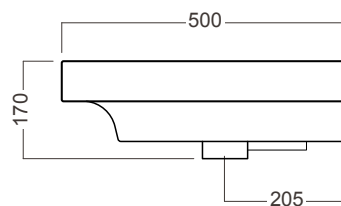

## TECHNICAL DRAWINGS

Top

Top Section

Front

Side Section

## NOTES

If ordering a Grandangolo basin, when ordering please let us know if you're placing the basin directly on top of the Box, so that we can make the cabinet fit. See our website for product prices. Drawing indicates the technical measurement only and is not a reflection of how the product will look. Sizes are nominal only. All drawings in millimeters. Drawings not to scale. March 2023.

# Grandangolo /

*Michel César*

TECHNICAL DRAWINGS

PRODUCT CODE

YOXN01

WASHBASIN BACK VIEW

SECTION AA: SIDE VIEW

WASHBASIN TOP VIEW

## NOTES

See our website for product prices. Drawing indicates the technical measurement only and is not a reflection of how the product will look. Sizes are nominal only. All drawings in millimeters. Drawings not to scale. March 2023.