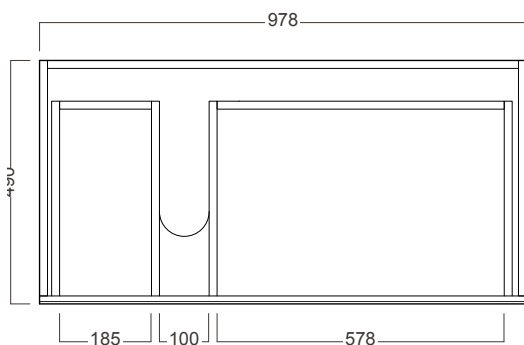

Grandangolo /

Michel César

DESCRIPTION

Grandangolo 1000 - 1 Drawer, Left Side Bowl

PRODUCT CODE

GD100DX / GD100DXT / GD100DXCC

TECHNICAL DRAWINGS

Top

Side Section

Front

Side Section

Drawer Cross Section

NOTES

See our website for product prices. Drawing indicates the technical measurement only and is not a reflection of how the product will look. Sizes are nominal only. All drawings in millimeters. Drawings not to scale. April 2023.