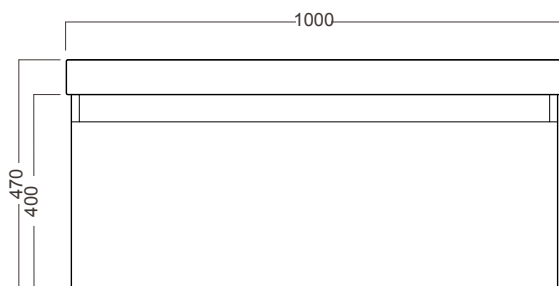

Grandangolo /

Michel César

DESCRIPTION

Grandangolo 1000 - 1 Drawer, Left Side Bowl

PRODUCT CODE

GD100DX / GD100DXT / GD100DXCC

TECHNICAL DRAWINGS

Top

Side Section

Front

Side Section

Drawer Cross Section

NOTES

See our website for product prices. Drawing indicates the technical measurement only and is not a reflection of how the product will look. Sizes are nominal only. All drawings in millimeters. Drawings not to scale. April 2023.