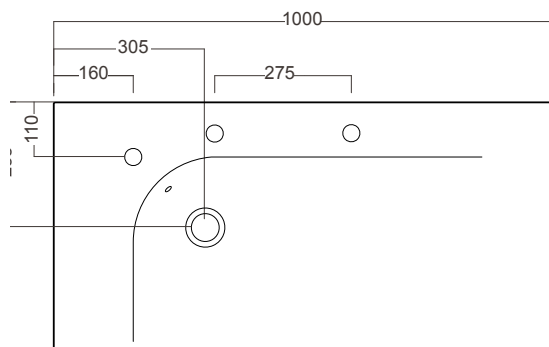

Grandangolo /

Michel César

DESCRIPTION

Grandangolo 1000 - 1 Drawer, Left Side Bowl

PRODUCT CODE

GD100DX / GD100DXT / GD100DXCC

TECHNICAL DRAWINGS

Top

Side Section

Front

Side Section

Drawer Cross Section

NOTES

See our website for product prices. Drawing indicates the technical measurement only and is not a reflection of how the product will look. Sizes are nominal only. All drawings in millimeters. Drawings not to scale. April 2023.