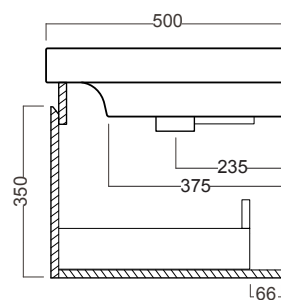

Grandangolo /

Michel César

DESCRIPTION

Grandangolo 1000 - 1 Drawer, Left Side Bowl

PRODUCT CODE

GD100DX / GD100DXT / GD100DXCC

TECHNICAL DRAWINGS

Top

Side Section

Front

Side Section

Drawer Cross Section

NOTES

See our website for product prices. Drawing indicates the technical measurement only and is not a reflection of how the product will look. Sizes are nominal only. All drawings in millimeters. Drawings not to scale. April 2023.