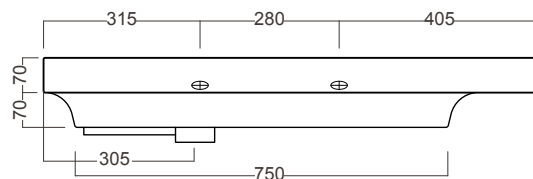

Grandangolo /

Michel César

DESCRIPTION

Grandangolo 1000 - 1 Drawer, Left Side Bowl

PRODUCT CODE

GD100DX / GD100DXT / GD100DXCC

TECHNICAL DRAWINGS

Top

Side Section

Front

Side Section

Drawer Cross Section

NOTES

See our website for product prices. Drawing indicates the technical measurement only and is not a reflection of how the product will look. Sizes are nominal only. All drawings in millimeters. Drawings not to scale. April 2023.