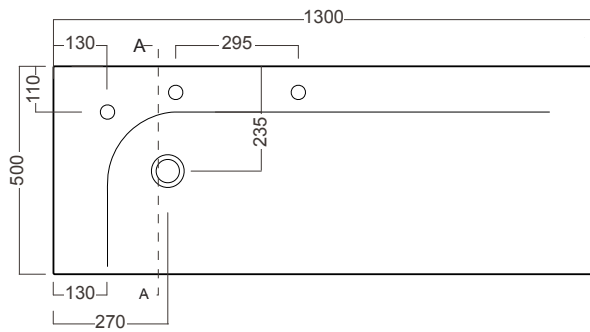

## NOTES

See our website for product prices. Drawing indicates the technical measurement only and is not a reflection of how the product will look. Sizes are nominal only. All drawings in millimeters. Drawings not to scale. April 2023.

## DESCRIPTION

Grandangolo 1300 - 2 Drawer, Left Side Bowl

## TECHNICAL DRAWINGS

Top

Side Section

Front

Side Section

Drawer Cross Section