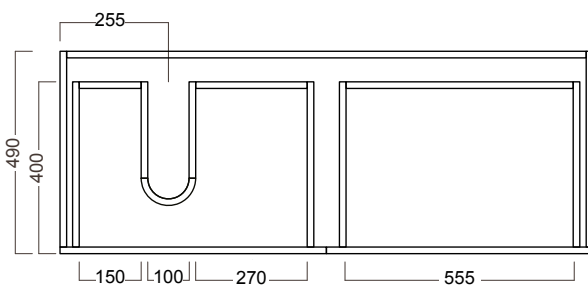

GRANDANGOLO

Michel César

DESCRIPTION

Grandangolo 1300 - 2 Drawers (Side-by-Side), White / Timber Veneer (Left Bench)

PRODUCT CODE

GD130DX / GD130DXT

FEATURES

- Dimensions - W 1300 x H 470 x D 500mm
- Available painted in White / Timber Veneer*, or in your choice of paint colour^ (surcharge applies).
- The paint used on our products is polyurethane or UV based. It is five times harder and more durable than lacquer finishes.
- Our Timber Veneer finishes are 100% natural, each will have variations in grain and colour. All come stained and sealed with a protective UV finish. Gloss option is available for most veneers.
- Soft-close drawers.
- Italian-made ceramic basin, NZ-made cabinetry.
- Please specify whether or not you require a taphole – See basin technical drawings for tap hole options, and specify which holes you would like punched out.

PRODUCT CODE

GD130DX / GD130DXT

TECHNICAL DRAWINGS

Top

Back

Front

Side Section (AA)

Top Section (BB)

NOTES

Drawing indicates the technical measurement only and is not a reflection of how the unit will look. Sizes approximate. All drawings in millimeters. Drawings not to scale.