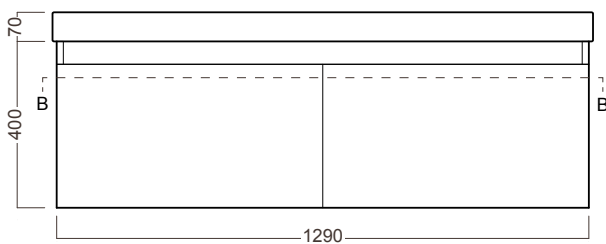

GRANDANGOLO

Michel César

DESCRIPTION

Grandangolo 1300 - 2 Drawers (Side-by-Side), White / Timber Veneer (Left Bench)

PRODUCT CODE

GD130DX / GD130DXT

FEATURES

- Dimensions - W 1300 x H 470 x D 500mm
- Available painted in White / Timber Veneer*, or in your choice of paint colour^ (surcharge applies).
- The paint used on our products is polyurethane or UV based. It is five times harder and more durable than lacquer finishes.
- Our Timber Veneer finishes are 100% natural, each will have variations in grain and colour. All come stained and sealed with a protective UV finish. Gloss option is available for most veneers.
- Soft-close drawers.
- Italian-made ceramic basin, NZ-made cabinetry.
- Please specify whether or not you require a taphole – See basin technical drawings for tap hole options, and specify which holes you would like punched out.

PRODUCT CODE

GD130DX / GD130DXT

TECHNICAL DRAWINGS

Top

Back

Front

Side Section (AA)

Top Section (BB)

NOTES

Drawing indicates the technical measurement only and is not a reflection of how the unit will look. Sizes approximate. All drawings in millimeters. Drawings not to scale.