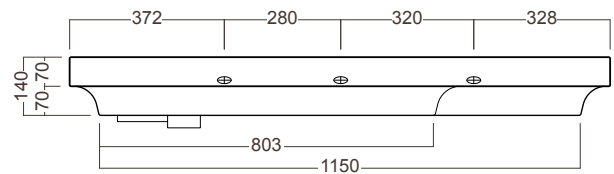

GRANDANGOLO

Michel César

DESCRIPTION

Grandangolo 1300 - 2 Drawers (Side-by-Side), White / Timber Veneer (Left Bench)

PRODUCT CODE

GD130DX / GD130DXT

FEATURES

- Dimensions - W 1300 x H 470 x D 500mm
- Available painted in White / Timber Veneer*, or in your choice of paint colour^ (surcharge applies).
- The paint used on our products is polyurethane or UV based. It is five times harder and more durable than lacquer finishes.
- Our Timber Veneer finishes are 100% natural, each will have variations in grain and colour. All come stained and sealed with a protective UV finish. Gloss option is available for most veneers.
- Soft-close drawers.
- Italian-made ceramic basin, NZ-made cabinetry.
- Please specify whether or not you require a taphole – See basin technical drawings for tap hole options, and specify which holes you would like punched out.

PRODUCT CODE

GD130DX / GD130DXT

TECHNICAL DRAWINGS

Top

Back

Front

Side Section (AA)

Top Section (BB)

NOTES

Drawing indicates the technical measurement only and is not a reflection of how the unit will look. Sizes approximate. All drawings in millimeters. Drawings not to scale.