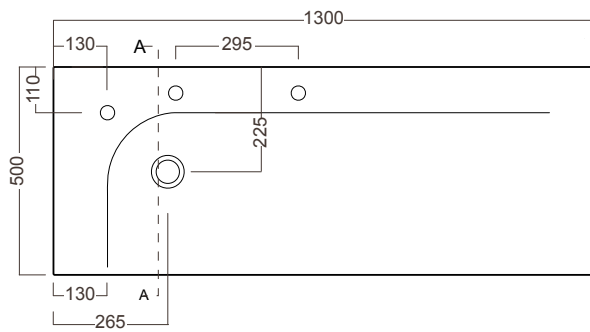

GRANDANGOLO

Michel César

DESCRIPTION

Grandangolo 1300 - 2 Drawers (Side-by-Side), White / Timber Veneer (Left Bench)

PRODUCT CODE

GD130DX / GD130DXT

FEATURES

- Dimensions - W 1300 x H 470 x D 500mm
- Available painted in White / Timber Veneer*, or in your choice of paint colour^ (surcharge applies).
- The paint used on our products is polyurethane or UV based. It is five times harder and more durable than lacquer finishes.
- Our Timber Veneer finishes are 100% natural, each will have variations in grain and colour. All come stained and sealed with a protective UV finish. Gloss option is available for most veneers.
- Soft-close drawers.
- Italian-made ceramic basin, NZ-made cabinetry.
- Please specify whether or not you require a taphole – See basin technical drawings for tap hole options, and specify which holes you would like punched out.

Noce

Dark Oak

NOTES

Please see reverse for technical drawings.

*Non-stock item. ^15% surcharge applies for custom paint colour (Gloss/Matte), 25% for metallic and black.

DESCRIPTION

Grandangolo 1300 - 2 Drawers (Side-by-Side), White / Timber Veneer (Left Bench)

PRODUCT CODE

GD130DX / GD130DXT

TECHNICAL DRAWINGS

Top

Back

Front

Side Section (AA)

Top Section (BB)

NOTES

Drawing indicates the technical measurement only and is not a reflection of how the unit will look. Sizes approximate. All drawings in millimeters. Drawings not to scale.