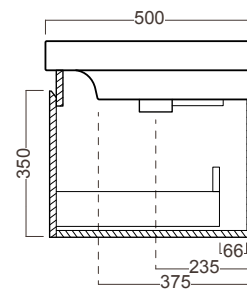

GRANDANGOLO

Michel César

DESCRIPTION

Grandangolo 1300 - 2 Drawers (Side-by-Side), White / Timber Veneer (Left Bench)

PRODUCT CODE

GD130DX / GD130DXT

FEATURES

- Dimensions - W 1300 x H 470 x D 500mm
- Available painted in White / Timber Veneer*, or in your choice of paint colour^ (surcharge applies).
- The paint used on our products is polyurethane or UV based. It is five times harder and more durable than lacquer finishes.
- Our Timber Veneer finishes are 100% natural, each will have variations in grain and colour. All come stained and sealed with a protective UV finish. Gloss option is available for most veneers.
- Soft-close drawers.
- Italian-made ceramic basin, NZ-made cabinetry.
- Please specify whether or not you require a taphole – See basin technical drawings for tap hole options, and specify which holes you would like punched out.

PRODUCT CODE

GD130DX / GD130DXT

TECHNICAL DRAWINGS

Top

Back

Front

Side Section (AA)

Top Section (BB)

NOTES

Drawing indicates the technical measurement only and is not a reflection of how the unit will look. Sizes approximate. All drawings in millimeters. Drawings not to scale.