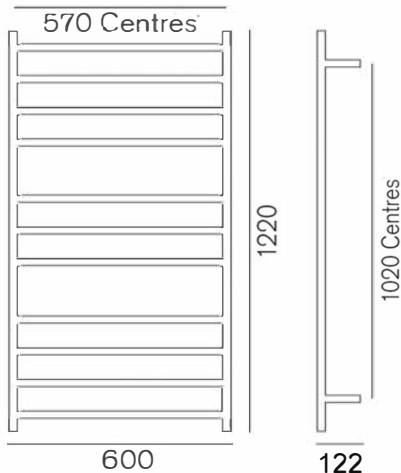

**GENESIS 1220  
TOWEL WARMER  
1220x600x122  
WG1220/B/N**

**HEIRLOOM**  
THE FINISHING TOUCH

**MEASUREMENTS SUBJECT TO MANUFACTURING TOLERANCE  
SPECIFICATIONS MAY CHANGE WITHOUT NOTICE**