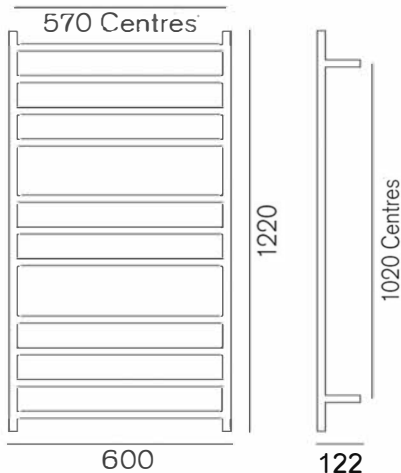

**GENESIS 1220
TOWEL WARMER
1220x600x122
WG1220/B/N**

HEIRLOOM
THE FINISHING TOUCH

**MEASUREMENTS SUBJECT TO MANUFACTURING TOLERANCE
SPECIFICATIONS MAY CHANGE WITHOUT NOTICE**