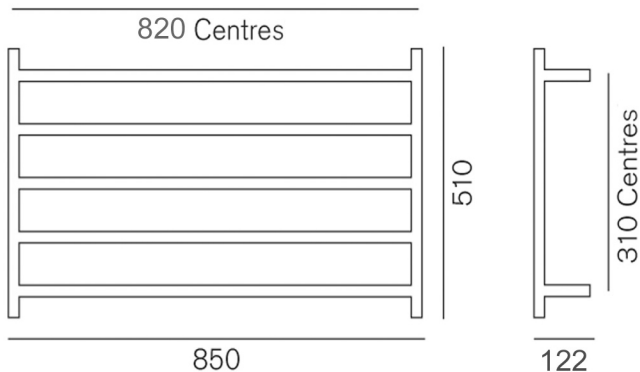

GENESIS 510 EXTENDED TOWEL WARMER

850x510x122

WGE510E

HEIRLOOM
THE FINISHING TOUCH

MEASUREMENTS SUBJECT TO MANUFACTURING TOLERANCE
SPECIFICATIONS MAY CHANGE WITHOUT NOTICE