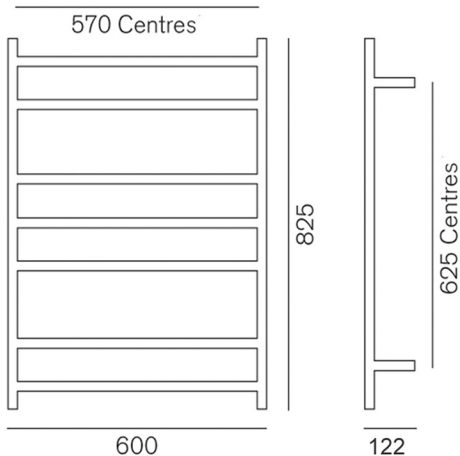

GENESIS 825 ESP
TOWEL WARMER
825x600x122
WGE825

HEIRLOOM
THE FINISHING TOUCH

MEASUREMENTS SUBJECT TO MANUFACTURING TOLERANCE
SPECIFICATIONS MAY CHANGE WITHOUT NOTICE