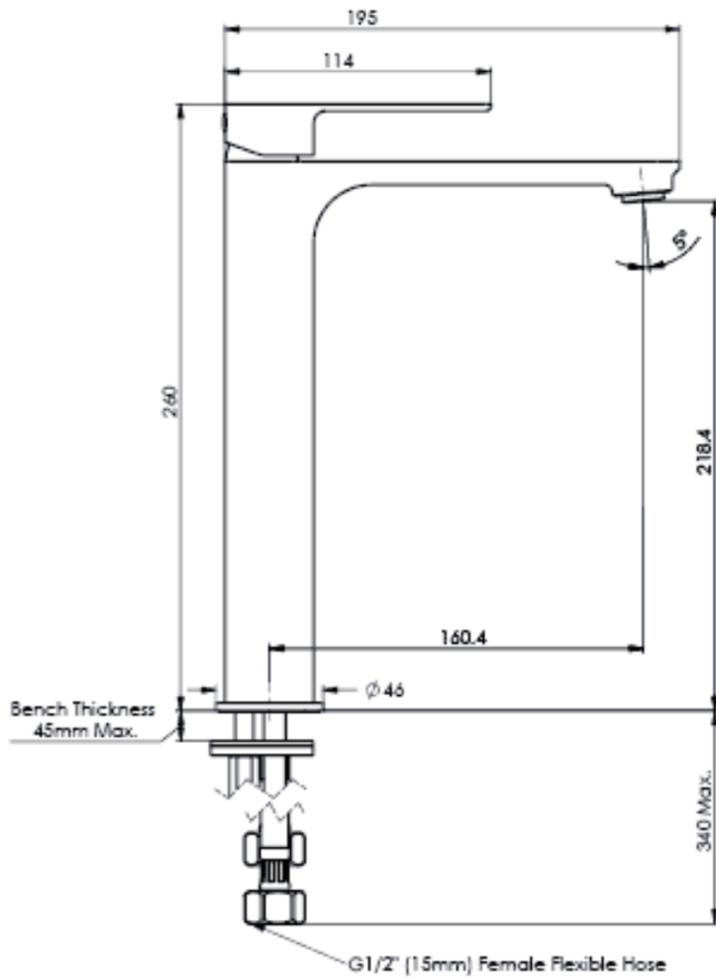

## Tower Basin Mixer

LF251385CP | Chrome

LF251385BN | Brushed Nickel

LF251385MB | Matte Black

LF251385BB | Brushed Brass

LF251385GM | Gun Metal

WELS 5 STAR 6.0 L/M

Fixed Spout